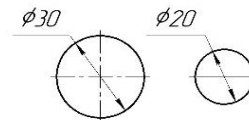

SAVIO - 500

SUPPLIED INSTALLATION ACCESSORIES

MATERIAL DETAILS

- Vertical mounting
- Optional 304 QUALITY STAINLESS STEEL TOWEL RADIATOR
- Polished
- Max operational pressure: 10 Bar
- Inlet/Outlet: 1/2" female pipe thread
- All dimensions are in mm

Product name	Product code	Height	Width	Thickness	Plumbing axes center to center	Hanger axes horizontal	Hanger to bottom of the product	Hanger axes vertical	Water volume	Empty weight
		H	W	D	C	S	F	G	-	-
		mm	mm	mm	mm	mm	mm	mm	mm	L
SAVIO 500 x 800	RNS-SVO080	800	500	40	470	470	710	620	1,53	4,12
SAVIO 500 x 1080	RNS-SVO108	1080	500	40	470	470	990	900	2,06	5,35
SAVIO 500 x 1360	RNS-SVO136	1360	500	40	470	470	1270	1180	2,59	6,59