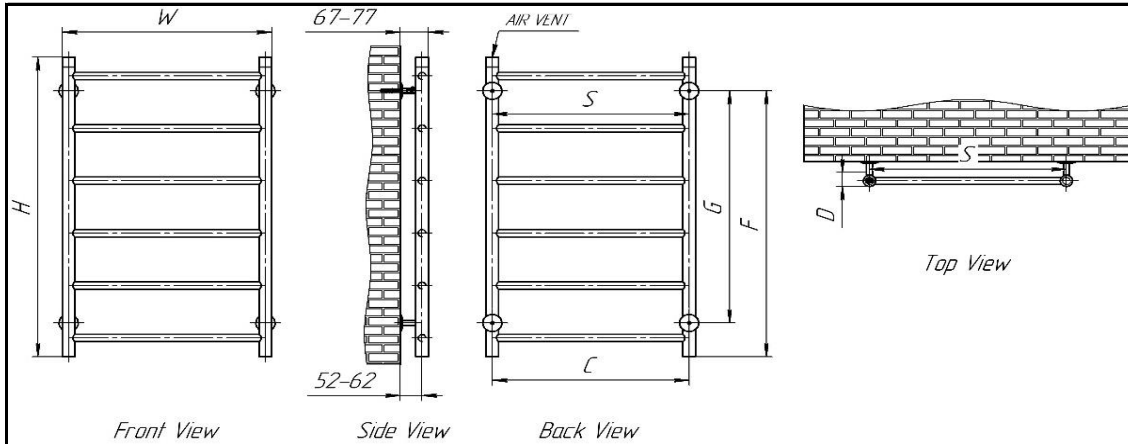

SAVIO - 500

SUPPLIED INSTALLATION ACCESSORIES

MATERIAL DETAILS

- Vertical mounting
- Optional 304 QUALITY STAINLESS STEEL TOWEL RADIATOR
- Polished
- Max operational pressure: 10 Bar
- Inlet/Outlet: 1/2" female pipe thread
- All dimensions are in mm

Product name	Product code	Height	Width	Thickness	Plumbing axes center to center	Hanger axes horizontal	Hanger to bottom of the product	Hanger axes vertical	Water volume	Empty weight
		H	W	D	C	S	F	G	-	-
		mm	mm	mm	mm	mm	mm	mm	mm	L
SAVIO 500 x 800	RNS-SVO080	800	500	40	470	470	710	620	1,53	4,12
SAVIO 500 x 1080	RNS-SVO108	1080	500	40	470	470	990	900	2,06	5,35
SAVIO 500 x 1360	RNS-SVO136	1360	500	40	470	470	1270	1180	2,59	6,59