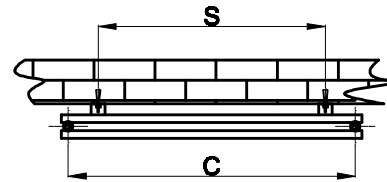

NVHS

front view

side view

back view

top view

supplied installation accessories

	X4
	X4
	X4
	X4

-Vertical Mounting
-Optional Ral Color Selection
-Max Operational Pressure:6Bar
-Inlet/Outlet:1/2"Female Pipe Thread
-All Dimensions are in mm

product name	product code	Height	width	Thickness	Piumbing axes center to center	Wall to Pipe cent	Wall Distance	Tube Quantity	empty weight
		H	W	D	C	-	-	-	-
		mm	mm	mm	mm	mm	mm	-	kg
RND-NVH210S	RND-NVH210S	295	1000	56	955	67	107	5	8.3
RND-NVH212S	RND-NVH212S	295	1200	56	1155	67	107	5	10.0
RND-NVH214S	RND-NVH214S	295	1400	56	1355	67	107	5	11.8
RND-NVH506S	RND-NVH506S	590	600	56	555	67	107	10	13.0
RND-NVH508S	RND-NVH508S	590	800	56	755	67	107	10	17.3
RND-NVH510S	RND-NVH510S	590	1000	56	955	67	107	10	21.6
RND-NVH512S	RND-NVH512S	590	1200	56	1155	67	107	10	25.9

NVHD

NWHS

front view

side view

back view

top view

supplied installation accessories

X4

X4

- Vertical Mounting
- Optional Ral Color Selection
- Max Operational Pressure:6Bar
- Inlet/Outlet:1/2"Female Pipe Thread
- All Dimensions are in mm

product name	product code	Height	width	Thickness	Plumbing axes center to center	Wall to Pipe cent	Wall Distance	Tube Quantity	empty weight
		H	W	D	C	-	-	-	
		mm	mm	mm	mm	mm	mm	-	kg
RND-NVH210D	RND-NVH210D	295	1000	78	955	63	103	10	16.4
RND-NVH212D	RND-NVH212D	295	1200	78	1155	63	103	10	19.7
RND-NVH214D	RND-NVH214D	295	1400	78	1355	63	103	10	23.0
RND-NVH506D	RND-NVH506D	590	600	78	555	63	103	20	21.4
RND-NVH508D	RND-NVH508D	590	800	78	755	63	103	20	28.5
RND-NVH510D	RND-NVH510D	590	1000	78	955	63	103	20	35.8
RND-NVH512D	RND-NVH512D	590	1200	78	1155	63	103	20	42.5