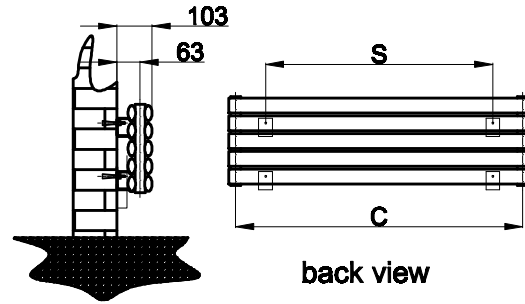

NVHS

front view

side view

back view

top view

supplied installation accessories

	X4
	X4
	X4
	X4

-Vertical Mounting
-Optional Ral Color Selection
-Max Operational Pressure:6Bar
-Inlet/Outlet:1/2"Female Pipe Thread
-All Dimensions are in mm

product name	product code	Height	width	Thickness	Piumbing axes center to center	Wall to Pipe cent	Wall Distance	Tube Quantity	empty weight
		H	W	D	C	-	-	-	-
		mm	mm	mm	mm	mm	mm	-	kg
RND-NVH210S	RND-NVH210S	295	1000	56	955	67	107	5	8.3
RND-NVH212S	RND-NVH212S	295	1200	56	1155	67	107	5	10.0
RND-NVH214S	RND-NVH214S	295	1400	56	1355	67	107	5	11.8
RND-NVH506S	RND-NVH506S	590	600	56	555	67	107	10	13.0
RND-NVH508S	RND-NVH508S	590	800	56	755	67	107	10	17.3
RND-NVH510S	RND-NVH510S	590	1000	56	955	67	107	10	21.6
RND-NVH512S	RND-NVH512S	590	1200	56	1155	67	107	10	25.9

NVHD

NWHS

front view

side view

back view

top view

supplied installation accessories

X4

X4

- Vertical Mounting
- Optional Ral Color Selection
- Max Operational Pressure:6Bar
- Inlet/Outlet:1/2"Female Pipe Thread
- All Dimensions are in mm

product name	product code	Height	width	Thickness	Plumbing axes center to center	Wall to Pipe cent	Wall Distance	Tube Quantity	empty weight
		H	W	D	C	-	-	-	
		mm	mm	mm	mm	mm	mm	-	kg
RND-NVH210D	RND-NVH210D	295	1000	78	955	63	103	10	16.4
RND-NVH212D	RND-NVH212D	295	1200	78	1155	63	103	10	19.7
RND-NVH214D	RND-NVH214D	295	1400	78	1355	63	103	10	23.0
RND-NVH506D	RND-NVH506D	590	600	78	555	63	103	20	21.4
RND-NVH508D	RND-NVH508D	590	800	78	755	63	103	20	28.5
RND-NVH510D	RND-NVH510D	590	1000	78	955	63	103	20	35.8
RND-NVH512D	RND-NVH512D	590	1200	78	1155	63	103	20	42.5