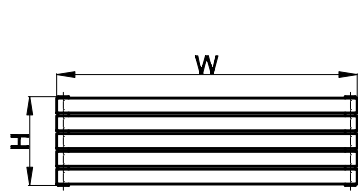

NVHD

NWHS

front view