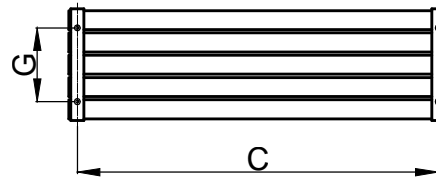

NVHS

front view

side view

back view

top view

supplied installation accessories

	X4
	X4
	X4
	X4

-Vertical Mounting
-Optional Ral Color Selection
-Max Operational Pressure:6Bar
-Inlet/Outlet:1/2"Female Pipe Thread
-All Dimensions are in mm

product name	product code	Height	width	Thickness	Piumbing axes center to center	Wall to Pipe cent	Wall Distance	Tube Quantity	empty weight
		H	W	D	C	-	-	-	-
		mm	mm	mm	mm	mm	mm	-	kg
RND-NVH210S	RND-NVH210S	295	1000	56	955	67	107	5	8.3
RND-NVH212S	RND-NVH212S	295	1200	56	1155	67	107	5	10.0
RND-NVH214S	RND-NVH214S	295	1400	56	1355	67	107	5	11.8
RND-NVH506S	RND-NVH506S	590	600	56	555	67	107	10	13.0
RND-NVH508S	RND-NVH508S	590	800	56	755	67	107	10	17.3
RND-NVH510S	RND-NVH510S	590	1000	56	955	67	107	10	21.6
RND-NVH512S	RND-NVH512S	590	1200	56	1155	67	107	10	25.9

NVHD

NWHS

front view

side view

back view

top view

supplied installation accessories

X4

X4

- Vertical Mounting
- Optional Ral Color Selection
- Max Operational Pressure:6Bar
- Inlet/Outlet:1/2"Female Pipe Thread
- All Dimensions are in mm

product name	product code	Height	width	Thickness	Plumbing axes center to center	Wall to Pipe cent	Wall Distance	Tube Quantity	empty weight
		H	W	D	C	-	-	-	
		mm	mm	mm	mm	mm	mm	-	kg
RND-NVH210D	RND-NVH210D	295	1000	78	955	63	103	10	16.4
RND-NVH212D	RND-NVH212D	295	1200	78	1155	63	103	10	19.7
RND-NVH214D	RND-NVH214D	295	1400	78	1355	63	103	10	23.0
RND-NVH506D	RND-NVH506D	590	600	78	555	63	103	20	21.4
RND-NVH508D	RND-NVH508D	590	800	78	755	63	103	20	28.5
RND-NVH510D	RND-NVH510D	590	1000	78	955	63	103	20	35.8
RND-NVH512D	RND-NVH512D	590	1200	78	1155	63	103	20	42.5