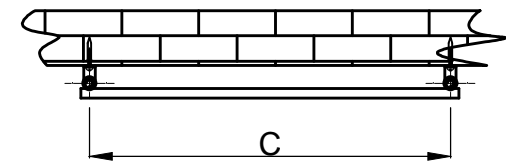

NVHS

front view

side view

back view

top view

supplied installation accessories

	X4
	X4
	X4
	X4

-Vertical Mounting
-Optional Ral Color Selection
-Max Operational Pressure:6Bar
-Inlet/Outlet:1/2"Female Pipe Thread
-All Dimensions are in mm

product name	product code	Height	width	Thickness	Piumbing axes center to center	Wall to Pipe cent	Wall Distance	Tube Quantity	empty weight
		H	W	D	C	-	-	-	-
		mm	mm	mm	mm	mm	mm	-	kg
RND-NVH210S	RND-NVH210S	295	1000	56	955	67	107	5	8.3
RND-NVH212S	RND-NVH212S	295	1200	56	1155	67	107	5	10.0
RND-NVH214S	RND-NVH214S	295	1400	56	1355	67	107	5	11.8
RND-NVH506S	RND-NVH506S	590	600	56	555	67	107	10	13.0
RND-NVH508S	RND-NVH508S	590	800	56	755	67	107	10	17.3
RND-NVH510S	RND-NVH510S	590	1000	56	955	67	107	10	21.6
RND-NVH512S	RND-NVH512S	590	1200	56	1155	67	107	10	25.9

NVHD

NWHS

front view

side view

back view

top view

supplied installation accessories

X4

X4

- Vertical Mounting
- Optional Ral Color Selection
- Max Operational Pressure:6Bar
- Inlet/Outlet:1/2"Female Pipe Thread
- All Dimensions are in mm

product name	product code	Height	width	Thickness	Plumbing axes center to center	Wall to Pipe cent	Wall Distance	Tube Quantity	empty weight
		H	W	D	C	-	-	-	
		mm	mm	mm	mm	mm	mm	-	kg
RND-NVH210D	RND-NVH210D	295	1000	78	955	63	103	10	16.4
RND-NVH212D	RND-NVH212D	295	1200	78	1155	63	103	10	19.7
RND-NVH214D	RND-NVH214D	295	1400	78	1355	63	103	10	23.0
RND-NVH506D	RND-NVH506D	590	600	78	555	63	103	20	21.4
RND-NVH508D	RND-NVH508D	590	800	78	755	63	103	20	28.5
RND-NVH510D	RND-NVH510D	590	1000	78	955	63	103	20	35.8
RND-NVH512D	RND-NVH512D	590	1200	78	1155	63	103	20	42.5