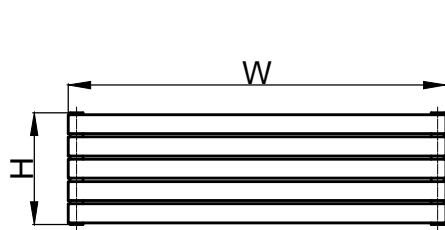

NVHS

front view

side view

back view

top view

supplied installation accessories

	X4
	X4
	X4
	X4

-Vertical Mounting
-Optional Ral Color Selection
-Max Operational Pressure:6Bar
-Inlet/Outlet:1/2"Female Pipe Thread
-All Dimensions are in mm

product name	product code	Height	width	Thickness	Piumbing axes center to center	Wall to Pipe cent	Wall Distance	Tube Quantity	empty weight
		H	W	D	C	-	-	-	-
		mm	mm	mm	mm	mm	mm	-	kg
RND-NVH210S	RND-NVH210S	295	1000	56	955	67	107	5	8.3
RND-NVH212S	RND-NVH212S	295	1200	56	1155	67	107	5	10.0
RND-NVH214S	RND-NVH214S	295	1400	56	1355	67	107	5	11.8
RND-NVH506S	RND-NVH506S	590	600	56	555	67	107	10	13.0
RND-NVH508S	RND-NVH508S	590	800	56	755	67	107	10	17.3
RND-NVH510S	RND-NVH510S	590	1000	56	955	67	107	10	21.6
RND-NVH512S	RND-NVH512S	590	1200	56	1155	67	107	10	25.9

NVHD

NWHS

front view

side view

back view

top view

supplied installation accessories

X4

X4

- Vertical Mounting
- Optional Ral Color Selection
- Max Operational Pressure:6Bar
- Inlet/Outlet:1/2"Female Pipe Thread
- All Dimensions are in mm

product name	product code	Height	width	Thickness	Plumbing axes center to center	Wall to Pipe cent	Wall Distance	Tube Quantity	empty weight
		H	W	D	C	-	-	-	
		mm	mm	mm	mm	mm	mm	-	kg
RND-NVH210D	RND-NVH210D	295	1000	78	955	63	103	10	16.4
RND-NVH212D	RND-NVH212D	295	1200	78	1155	63	103	10	19.7
RND-NVH214D	RND-NVH214D	295	1400	78	1355	63	103	10	23.0
RND-NVH506D	RND-NVH506D	590	600	78	555	63	103	20	21.4
RND-NVH508D	RND-NVH508D	590	800	78	755	63	103	20	28.5
RND-NVH510D	RND-NVH510D	590	1000	78	955	63	103	20	35.8
RND-NVH512D	RND-NVH512D	590	1200	78	1155	63	103	20	42.5