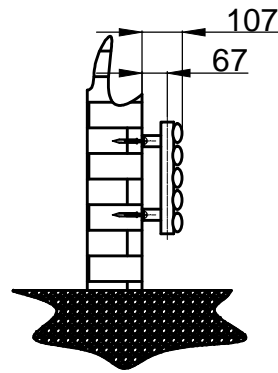

NVHS

front view

side view

back view

top view

supplied installation accessories

	X4
	X4
	X4
	X4

-Vertical Mounting
-Optional Ral Color Selection
-Max Operational Pressure:6Bar
-Inlet/Outlet:1/2"Female Pipe Thread
-All Dimensions are in mm

product name	product code	Height	width	Thickness	Piumbing axes center to center	Wall to Pipe cent	Wall Distance	Tube Quantity	empty weight
		H	W	D	C	-	-	-	-
		mm	mm	mm	mm	mm	mm	-	kg
RND-NVH210S	RND-NVH210S	295	1000	56	955	67	107	5	8.3
RND-NVH212S	RND-NVH212S	295	1200	56	1155	67	107	5	10.0
RND-NVH214S	RND-NVH214S	295	1400	56	1355	67	107	5	11.8
RND-NVH506S	RND-NVH506S	590	600	56	555	67	107	10	13.0
RND-NVH508S	RND-NVH508S	590	800	56	755	67	107	10	17.3
RND-NVH510S	RND-NVH510S	590	1000	56	955	67	107	10	21.6
RND-NVH512S	RND-NVH512S	590	1200	56	1155	67	107	10	25.9

NVHD

NWHS

front view

side view

back view

top view

supplied installation accessories

X4

X4

- Vertical Mounting
- Optional Ral Color Selection
- Max Operational Pressure:6Bar
- Inlet/Outlet:1/2"Female Pipe Thread
- All Dimensions are in mm

product name	product code	Height	width	Thickness	Plumbing axes center to center	Wall to Pipe cent	Wall Distance	Tube Quantity	empty weight
		H	W	D	C	-	-	-	
		mm	mm	mm	mm	mm	mm	-	kg
RND-NVH210D	RND-NVH210D	295	1000	78	955	63	103	10	16.4
RND-NVH212D	RND-NVH212D	295	1200	78	1155	63	103	10	19.7
RND-NVH214D	RND-NVH214D	295	1400	78	1355	63	103	10	23.0
RND-NVH506D	RND-NVH506D	590	600	78	555	63	103	20	21.4
RND-NVH508D	RND-NVH508D	590	800	78	755	63	103	20	28.5
RND-NVH510D	RND-NVH510D	590	1000	78	955	63	103	20	35.8
RND-NVH512D	RND-NVH512D	590	1200	78	1155	63	103	20	42.5