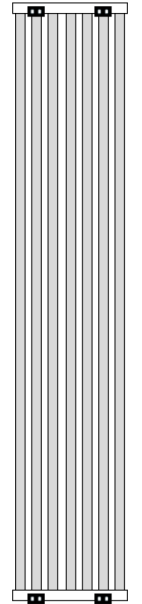

ALBANO

Aluminium Radiator

REINA

DESIGNER RADIATOR

5 Years Guarantee

Material: Aluminium

The Albano Vertical Radiator, featuring a sophisticated timeless column design, is crafted from premium aluminum to deliver excellent heat output and energy efficiency. Available in a variety of sizes, it is designed to meet the needs of any space effortlessly. With its striking height of 1800mm and widths ranging from 190mm to 590mm, the Albano seamlessly blends versatility with modern style, making it an ideal choice for contemporary interiors.

Available Sizes

1800 x 190

1800 x 270

1800 x 350

1800 x 430

1800 x 510

1800 x 590

Available Colours

white

anthracite

silver

brass

Dimensions & Technical Data

Height (mm)	Width (mm)	Pipe Centres (mm)	Wall to Pipe Centres (mm)	Wall Distance (mm)	Dry Weight	No. Bars	Fuel Type
1800	190	190	50	105	-	5	C
1800	270	270	50	105	-	7	C
1800	350	350	50	105	-	9	C
1800	430	430	50	105	-	11	C
1800	510	510	50	105	-	13	C
1800	590	590	50	105	-	15	C