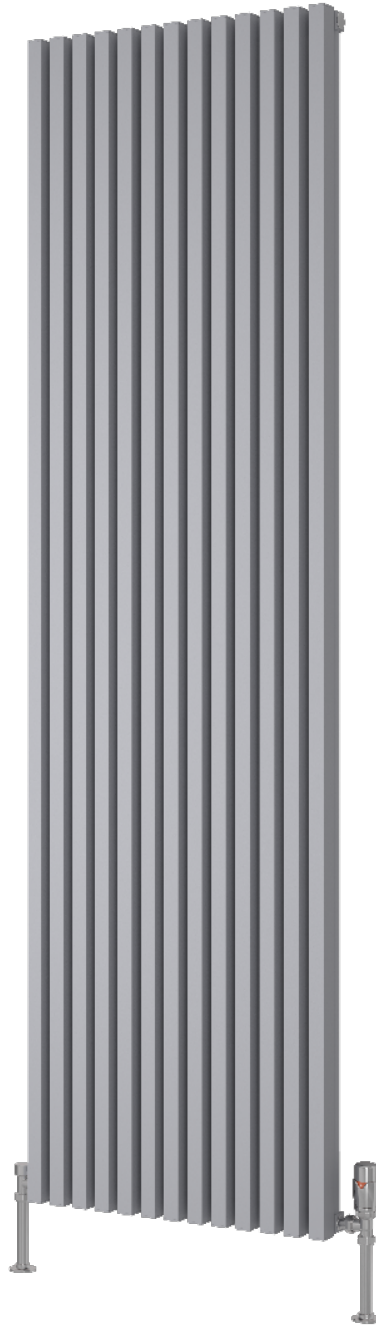

ALBANO

Aluminium Radiator

REINA
DESIGNER RADIATOR

white

anthracite

silver

brass

REINA
DESIGNER RADIATOR

ALBANO

Aluminium Radiator

REINA

DESIGNER RADIATOR

5 Years Guarantee

Material: Aluminium

The Albano Vertical Radiator, featuring a sophisticated timeless column design, is crafted from premium aluminum to deliver excellent heat output and energy efficiency. Available in a variety of sizes, it is designed to meet the needs of any space effortlessly. With its striking height of 1800mm and widths ranging from 190mm to 590mm, the Albano seamlessly blends versatility with modern style, making it an ideal choice for contemporary interiors.

Available Sizes

1800 x 190

1800 x 270

1800 x 350

1800 x 430

1800 x 510

1800 x 590

Available Colours

white

anthracite

silver

brass

Dimensions & Technical Data

Height (mm)	Width (mm)	Pipe Centres (mm)	Wall to Pipe Centres (mm)	Wall Distance (mm)	Dry Weight	No. Bars	Fuel Type
1800	190	190	50	105	-	5	C
1800	270	270	50	105	-	7	C
1800	350	350	50	105	-	9	C
1800	430	430	50	105	-	11	C
1800	510	510	50	105	-	13	C
1800	590	590	50	105	-	15	C