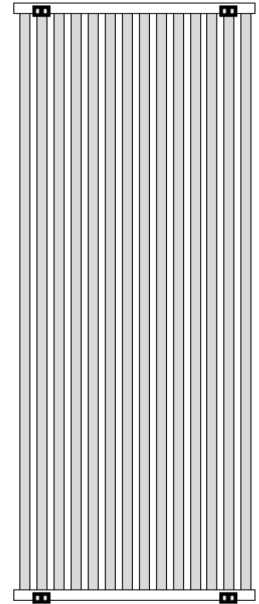

ALBANO

Aluminium Radiator

REINA

DESIGNER RADIATOR

5 Years Guarantee

Material: Aluminium

The Albano Vertical Radiator, featuring a sophisticated timeless column design, is crafted from premium aluminum to deliver excellent heat output and energy efficiency. Available in a variety of sizes, it is designed to meet the needs of any space effortlessly. With its striking height of 1800mm and widths ranging from 190mm to 590mm, the Albano seamlessly blends versatility with modern style, making it an ideal choice for contemporary interiors.

Available Sizes

1800 x 190

1800 x 270

1800 x 350

1800 x 430

1800 x 510

1800 x 590

Available Colours

white

anthracite

silver

brass

Dimensions & Technical Data

Height (mm)	Width (mm)	Pipe Centres (mm)	Wall to Pipe Centres (mm)	Wall Distance (mm)	Dry Weight	No. Bars	Fuel Type
1800	190	190	50	105	-	5	C
1800	270	270	50	105	-	7	C
1800	350	350	50	105	-	9	C
1800	430	430	50	105	-	11	C
1800	510	510	50	105	-	13	C
1800	590	590	50	105	-	15	C