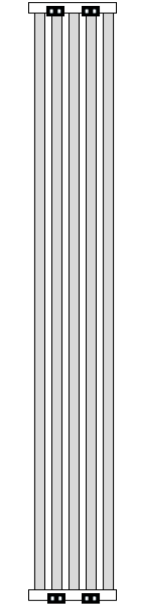

ALBANO

Aluminium Radiator

REINA

DESIGNER RADIATOR

5 Years Guarantee

Material: Aluminium

The Albano Vertical Radiator, featuring a sophisticated timeless column design, is crafted from premium aluminum to deliver excellent heat output and energy efficiency. Available in a variety of sizes, it is designed to meet the needs of any space effortlessly. With its striking height of 1800mm and widths ranging from 190mm to 590mm, the Albano seamlessly blends versatility with modern style, making it an ideal choice for contemporary interiors.

Available Sizes

1800 x 190

1800 x 270

1800 x 350

1800 x 430

1800 x 510

1800 x 590

Available Colours

white

anthracite

silver

brass

Dimensions & Technical Data

Height (mm)	Width (mm)	Pipe Centres (mm)	Wall to Pipe Centres (mm)	Wall Distance (mm)	Dry Weight	No. Bars	Fuel Type
1800	190	190	50	105	-	5	C
1800	270	270	50	105	-	7	C
1800	350	350	50	105	-	9	C
1800	430	430	50	105	-	11	C
1800	510	510	50	105	-	13	C
1800	590	590	50	105	-	15	C