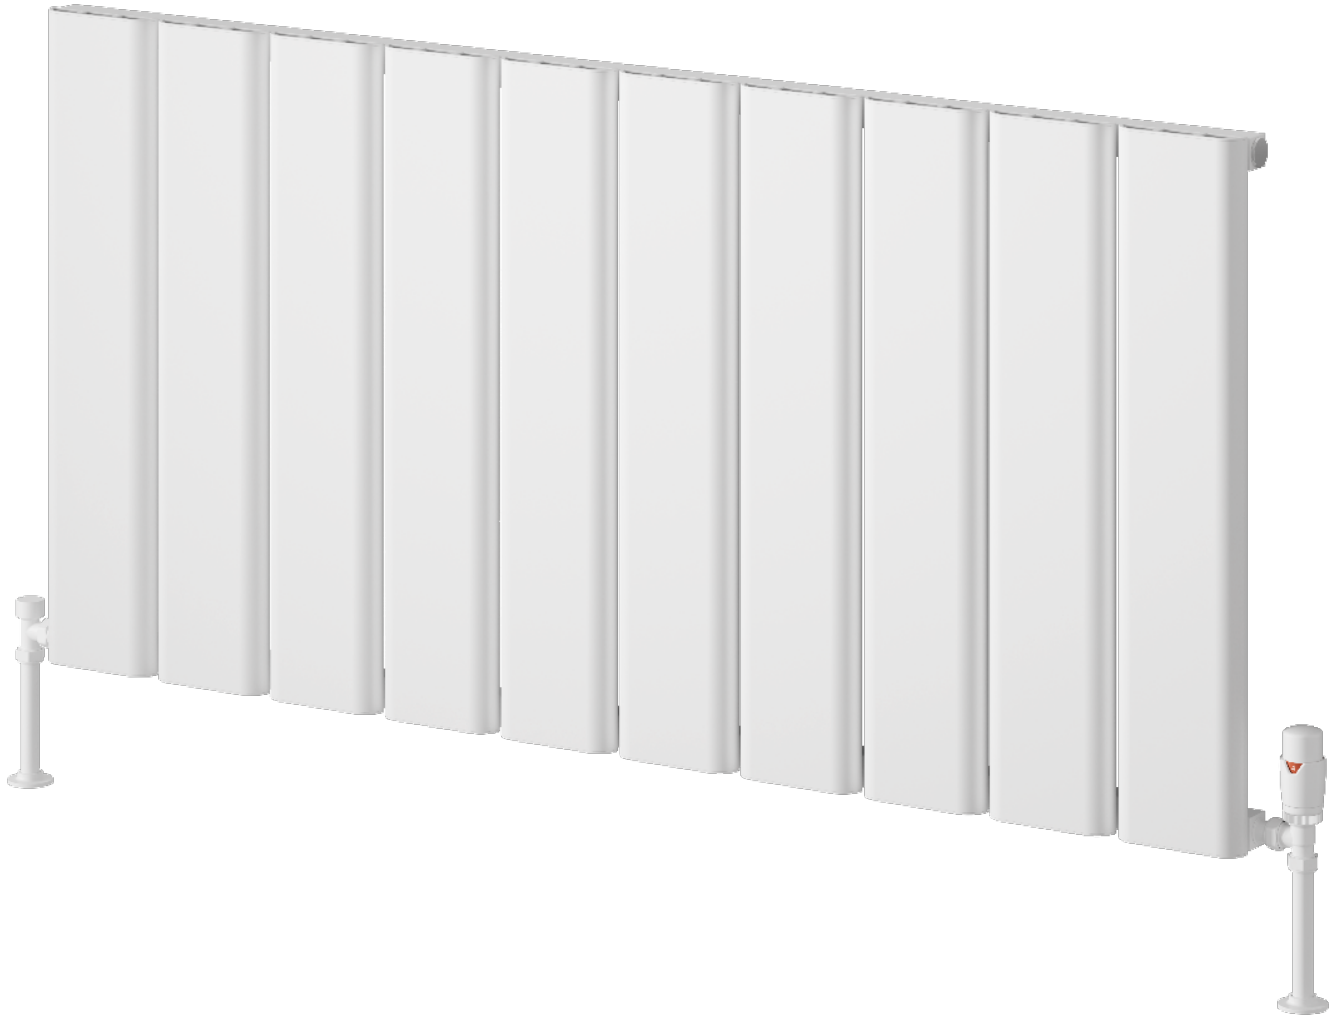

# CALDARO HORIZONTAL

Aluminium Radiator

**REINA**  
DESIGNER RADIATOR

anthracite

white

**REINA**  
DESIGNER RADIATOR

# CALDARO HORIZONTAL

Aluminium Radiator

**REINA**  
DESIGNER RADIATOR

5 Years Guarantee

Material: Aluminium

The Caldaro Horizontal Radiator offers a perfect blend of modern style and powerful performance. Made from premium aluminium, it provides outstanding heat output. With a height of 600mm and widths ranging from 620mm to 1245mm, the Caldaro offers a versatile range of sizes to fit any space, delivering both functionality and style in a striking package.

# CALDARO HORIZONTAL

Aluminium Radiator

**REINA**  
DESIGNER RADIATOR

## Available Sizes

600 x 620

600 x 870

600 x 995

600 x 1245