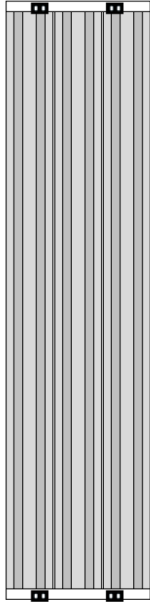

# CALDARO VERTICAL

Aluminium Radiator

**REINA**  
DESIGNER RADIATOR

5 Years Guarantee

Material: Aluminium

The Caldaro Vertical Radiator is the perfect sleek, column-style radiator to elevate any interior. Made from the highest quality aluminum, it offers exceptional heat output. With a height of 1800mm and widths ranging from 245mm to 620mm, the Caldaro offers a versatile range of sizes, ensuring it fits seamlessly into any room, while enhancing the overall aesthetic of your space.

## Available Sizes

1800 x 245

1800 x 370

1800 x 495

1800 x 620

## Dimensions & Technical Data

Height (mm)	Width (mm)	Pipe Centres (mm)	Wall to Pipe Centres (mm)	Wall Distance (mm)	Dry Weight	No. Bars	Fuel Type
1800	245	245	50	90	-	2	C
1800	370	370	50	90	-	3	C/E/D
1800	495	495	50	90	-	4	C/E/D
1800	620	620	50	90	-	5	C/E/D