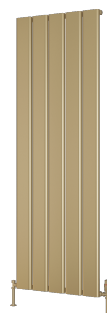

# CALDARO VERTICAL

Aluminium Radiator

**REINA**  
DESIGNER RADIATOR

5 Years Guarantee

Material: Aluminium

The Caldaro Vertical Radiator is the perfect sleek, column-style radiator to elevate any interior. Made from the highest quality aluminum, it offers exceptional heat output. With a height of 1800mm and widths ranging from 245mm to 620mm, the Caldaro offers a versatile range of sizes, ensuring it fits seamlessly into any room, while enhancing the overall aesthetic of your space.

## Available Sizes

1800 x 245

1800 x 370

1800 x 495

1800 x 620