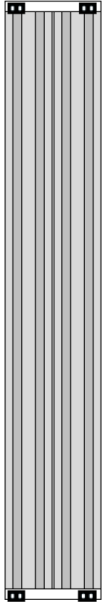

# CALDARO VERTICAL

Aluminium Radiator

**REINA**  
DESIGNER RADIATOR

white

anthracite

brass

**REINA**  
DESIGNER RADIATOR

# CALDARO VERTICAL

Aluminium Radiator

**REINA**  
DESIGNER RADIATOR

5 Years Guarantee

Material: Aluminium

The Caldaro Vertical Radiator is the perfect sleek, column-style radiator to elevate any interior. Made from the highest quality aluminum, it offers exceptional heat output. With a height of 1800mm and widths ranging from 245mm to 620mm, the Caldaro offers a versatile range of sizes, ensuring it fits seamlessly into any room, while enhancing the overall aesthetic of your space.

## Available Sizes

1800 x 245

1800 x 370

1800 x 495

1800 x 620

## Dimensions & Technical Data

Height (mm)	Width (mm)	Pipe Centres (mm)	Wall to Pipe Centres (mm)	Wall Distance (mm)	Dry Weight	No. Bars	Fuel Type
1800	245	245	50	90	-	2	C
1800	370	370	50	90	-	3	C/E/D
1800	495	495	50	90	-	4	C/E/D
1800	620	620	50	90	-	5	C/E/D