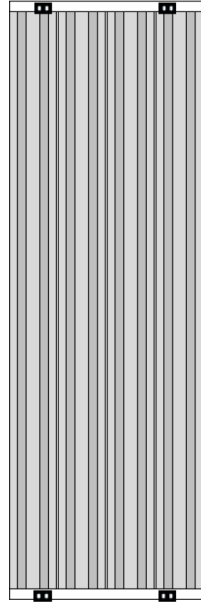

# CALDARO VERTICAL

Aluminium Radiator

**REINA**  
DESIGNER RADIATOR

5 Years Guarantee

Material: Aluminium

The Caldaro Vertical Radiator is the perfect sleek, column-style radiator to elevate any interior. Made from the highest quality aluminum, it offers exceptional heat output. With a height of 1800mm and widths ranging from 245mm to 620mm, the Caldaro offers a versatile range of sizes, ensuring it fits seamlessly into any room, while enhancing the overall aesthetic of your space.

## Available Sizes

1800 x 245

1800 x 370

1800 x 495

1800 x 620

## Dimensions & Technical Data

Height (mm)	Width (mm)	Pipe Centres (mm)	Wall to Pipe Centres (mm)	Wall Distance (mm)	Dry Weight	No. Bars	Fuel Type
1800	245	245	50	90	-	2	C
1800	370	370	50	90	-	3	C/E/D
1800	495	495	50	90	-	4	C/E/D
1800	620	620	50	90	-	5	C/E/D