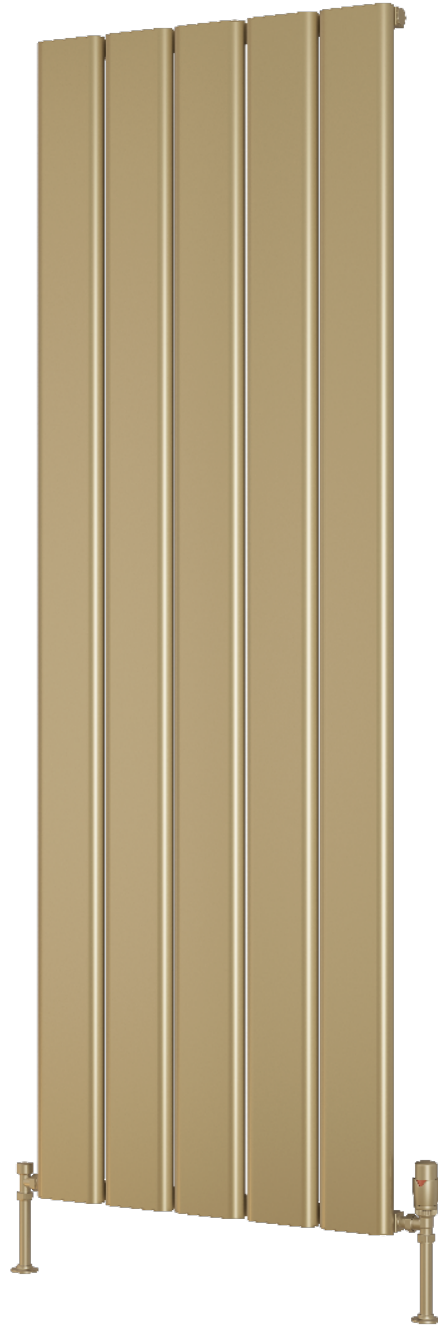

# CALDARO VERTICAL

Aluminium Radiator

**REINA**  
DESIGNER RADIATOR

white

anthracite

brass

**REINA**  
DESIGNER RADIATOR

# CALDARO VERTICAL

Aluminium Radiator

**REINA**  
DESIGNER RADIATOR

5 Years Guarantee

Material: Aluminium

The Caldaro Vertical Radiator is the perfect sleek, column-style radiator to elevate any interior. Made from the highest quality aluminum, it offers exceptional heat output. With a height of 1800mm and widths ranging from 245mm to 620mm, the Caldaro offers a versatile range of sizes, ensuring it fits seamlessly into any room, while enhancing the overall aesthetic of your space.

# CALDARO VERTICAL

Aluminium Radiator

**REINA**  
DESIGNER RADIATOR

## Available Sizes

1800 x 245

1800 x 370

1800 x 495

1800 x 620