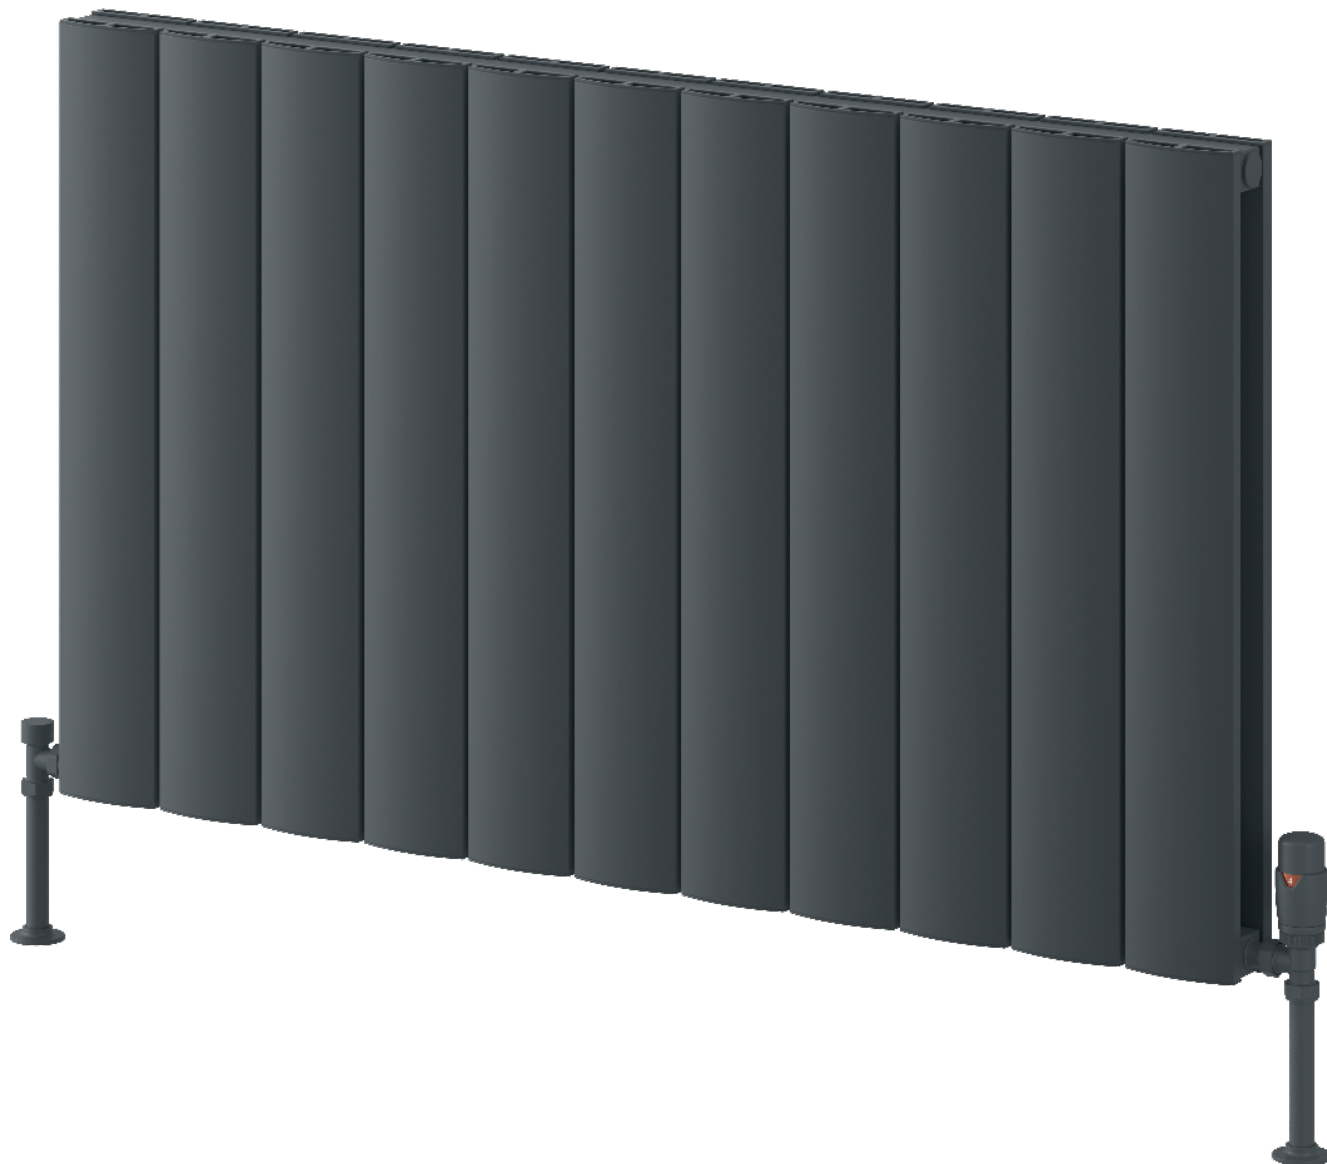

LOCO HORIZONTAL DOUBLE

Aluminium Radiator

white

anthracite

REINA
DESIGNER RADIATOR

LOCO HORIZONTAL DOUBLE

Aluminium Radiator

5 Years Guarantee

Material: Aluminium

Introducing the Loco Aluminium Horizontal Radiator – a striking column-style radiator that combines exceptional design with outstanding functionality. Available in sleek white or bold anthracite, the Loco radiator exudes style and sophistication. Crafted from premium aluminium and offered as a single or double radiator, it delivers unparalleled heat efficiency and performance, making it a standout choice for any modern space.

LOCO HORIZONTAL DOUBLE

Aluminium Radiator

Available Sizes

600 x 470 600 x 660 600 x 850 600 x 1040 600 x 1230 600 x 1420

Available Colours

white

anthracite

LOCO HORIZONTAL DOUBLE