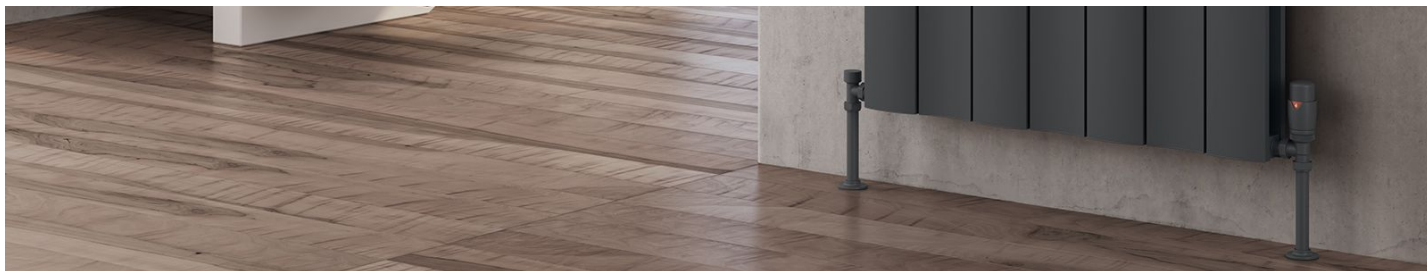

Aluminium Radiator

REINA
DESIGNER RADIATOR

5 Years Guarantee

Material: Aluminium

The Gio Vertical Radiator features a unique and contemporary design, crafted from high-quality aluminum for optimal heat output. Available in striking white or stylish anthracite finishes, and offered as a single or double radiator, the Gio combines exceptional performance with versatile elegance, making it a standout choice for any modern interior.

GIO

Aluminium Radiator

REINA
DESIGNER RADIATOR

Available Sizes

1800 x 280 1800 x 470 1800 x 660

Available Colours

white

anthracite