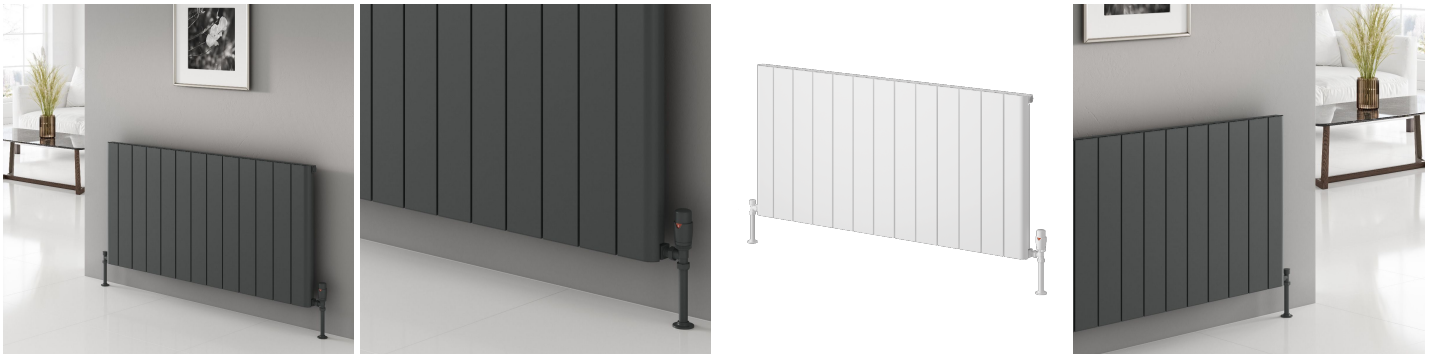

RESIA HORIZONTAL

Aluminium Radiator

REINA
DESIGNER RADIATOR

white

anthracite

REINA
DESIGNER RADIATOR

RESIA HORIZONTAL

Aluminium Radiator

REINA
DESIGNER RADIATOR

5 Years Guarantee

Material: Aluminium

The Resia Horizontal Aluminium Radiator is a key piece for any interior, blending practicality with sleek design. Made from high-quality aluminium, it delivers excellent heat output, while its size ensures optimal warmth, with a height of 600mm and widths ranging from 470mm to 1420mm. The crisp finish adds a fresh, clean look, seamlessly fitting into a wide range of interior styles and enhancing the overall ambiance of any space.

RESIA HORIZONTAL

Aluminium Radiator

REINA
DESIGNER RADIATOR

Available Sizes

600 x 470

600 x 660

600 x 850

600 x 1040