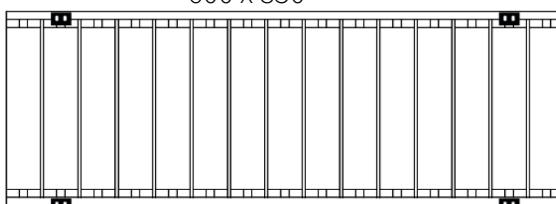

RESIA HORIZONTAL

Aluminium Radiator

REINA
DESIGNER RADIATOR

Available Sizes

600 x 470

600 x 660

600 x 850

600 x 1040

600 x 1230

600 x 1420

Available Colours

white

anthracite

RESIA HORIZONTAL

Aluminium Radiator

REINA
DESIGNER RADIATOR