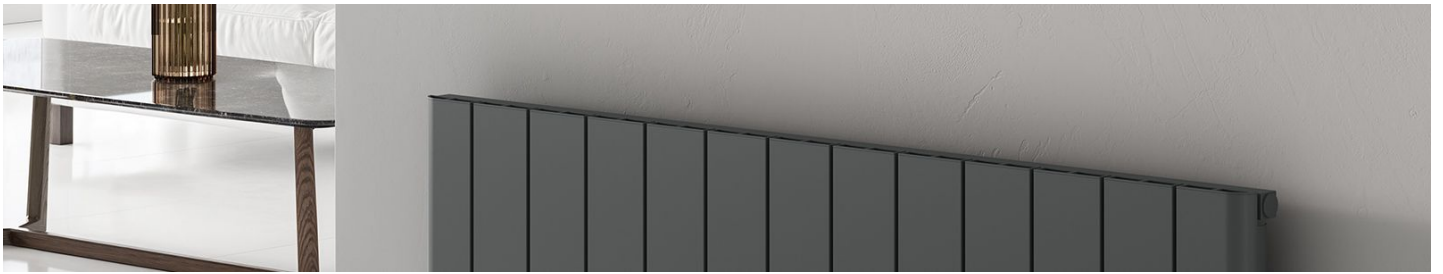

RESIA HORIZONTAL

Aluminium Radiator

REINA
DESIGNER RADIATOR

white

anthracite

REINA
DESIGNER RADIATOR

RESIA HORIZONTAL

Aluminium Radiator

REINA
DESIGNER RADIATOR

5 Years Guarantee

Material: Aluminium

The Resia Horizontal Aluminium Radiator is a key piece for any interior, blending practicality with sleek design. Made from high-quality aluminium, it delivers excellent heat output, while its size ensures optimal warmth, with a height of 600mm and widths ranging from 470mm to 1420mm. The crisp finish adds a fresh, clean look, seamlessly fitting into a wide range of interior styles and enhancing the overall ambiance of any space.