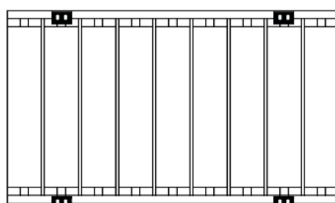

RESIA HORIZONTAL

Aluminium Radiator

REINA
DESIGNER RADIATOR

Available Sizes

600 x 470

600 x 660

600 x 850

600 x 1040

600 x 1230

600 x 1420

Available Colours

white

anthracite

RESIA HORIZONTAL

Aluminium Radiator

REINA
DESIGNER RADIATOR