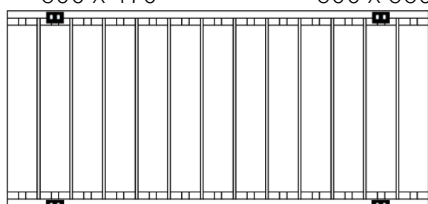

RESIA HORIZONTAL

Aluminium Radiator

REINA
DESIGNER RADIATOR

Available Sizes

600 x 470

600 x 660

600 x 850

600 x 1040

600 x 1230

600 x 1420

Available Colours

white

anthracite

RESIA HORIZONTAL

Aluminium Radiator

REINA
DESIGNER RADIATOR

Dimensions & Technical Data

Height (mm)	Width (mm)	Pipe Centres (mm)	Wall to Pipe Centres (mm)	Wall Distance (mm)	Dry Weight	No. Bars	Fuel Type
600	470	470	50	90	-	5	C/E/D
600	660	660	50	90	-	7	C/E/D
600	850	850	50	90	-	9	C/E/D
600	1040	1040	50	90	-	11	C/E/D
600	1230	1230	50	90	-	13	C/E/D
600	1420	1420	50	90	-	15	C/E/D