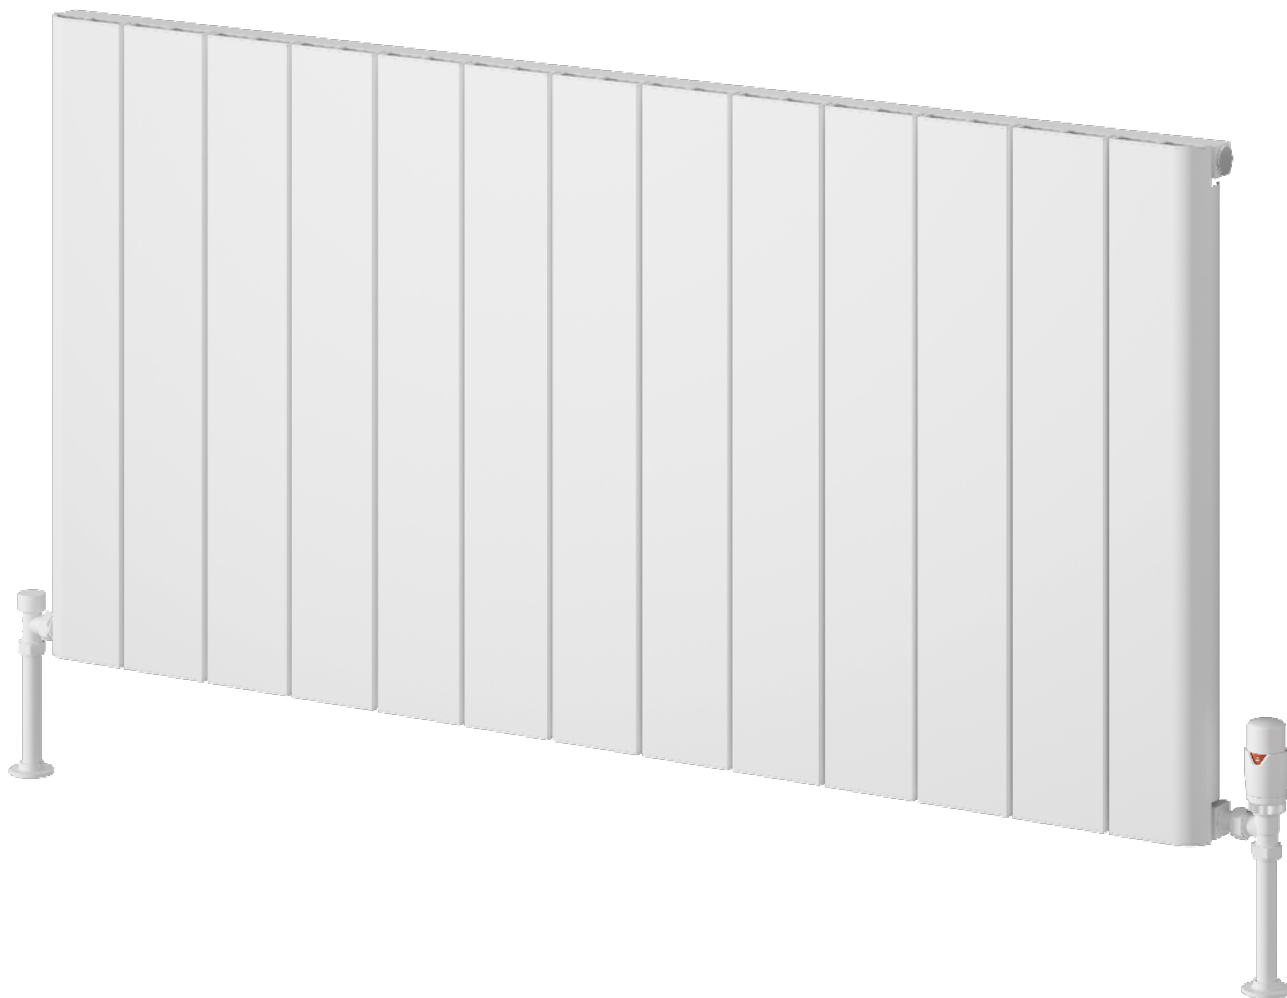

RESIA HORIZONTAL

Aluminium Radiator

REINA
DESIGNER RADIATOR

white

anthracite

REINA
DESIGNER RADIATOR

RESIA HORIZONTAL

Aluminium Radiator

REINA
DESIGNER RADIATOR

5 Years Guarantee

Material: Aluminium

The Resia Horizontal Aluminium Radiator is a key piece for any interior, blending practicality with sleek design. Made from high-quality aluminium, it delivers excellent heat output, while its size ensures optimal warmth, with a height of 600mm and widths ranging from 470mm to 1420mm. The crisp finish adds a fresh, clean look, seamlessly fitting into a wide range of interior styles and enhancing the overall ambiance of any space.

RESIA HORIZONTAL

Aluminium Radiator

REINA
DESIGNER RADIATOR

Available Sizes

600 x 470

600 x 660

600 x 850

600 x 1040

600 x 1230

600 x 1420

Available Colours

white

anthracite

RESIA HORIZONTAL

Aluminium Radiator

REINA
DESIGNER RADIATOR