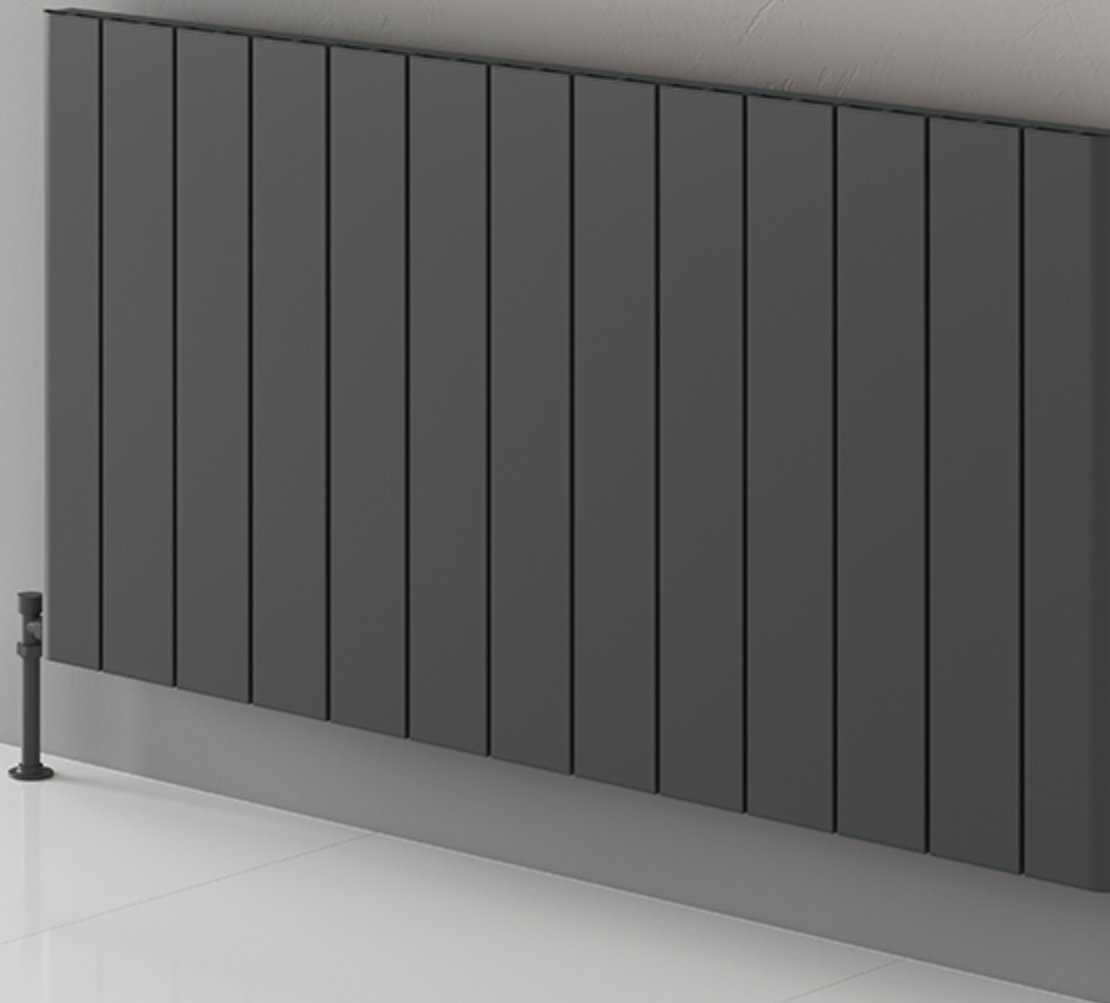

RESIA HORIZONTAL

Aluminium Radiator

REINA
DESIGNER RADIATOR

white

anthracite

REINA
DESIGNER RADIATOR

RESIA HORIZONTAL

Aluminium Radiator

REINA
DESIGNER RADIATOR

5 Years Guarantee

Material: Aluminium

The Resia Horizontal Aluminium Radiator is a key piece for any interior, blending practicality with sleek design. Made from high-quality aluminium, it delivers excellent heat output, while its size ensures optimal warmth, with a height of 600mm and widths ranging from 470mm to 1420mm. The crisp finish adds a fresh, clean look, seamlessly fitting into a wide range of interior styles and enhancing the overall ambiance of any space.

RESIA HORIZONTAL

Aluminium Radiator

REINA
DESIGNER RADIATOR

Available Sizes

600 x 470

600 x 660

600 x 850

600 x 1040

600 x 1230

600 x 1420

Available Colours

white

anthracite

RESIA HORIZONTAL

Aluminium Radiator

REINA
DESIGNER RADIATOR