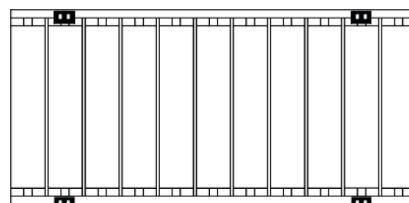

RESIA HORIZONTAL

Aluminium Radiator

REINA
DESIGNER RADIATOR

Available Sizes

600 x 470

600 x 660

600 x 850

600 x 1040

600 x 1230

600 x 1420

Available Colours

white

anthracite

RESIA HORIZONTAL

Aluminium Radiator

REINA
DESIGNER RADIATOR