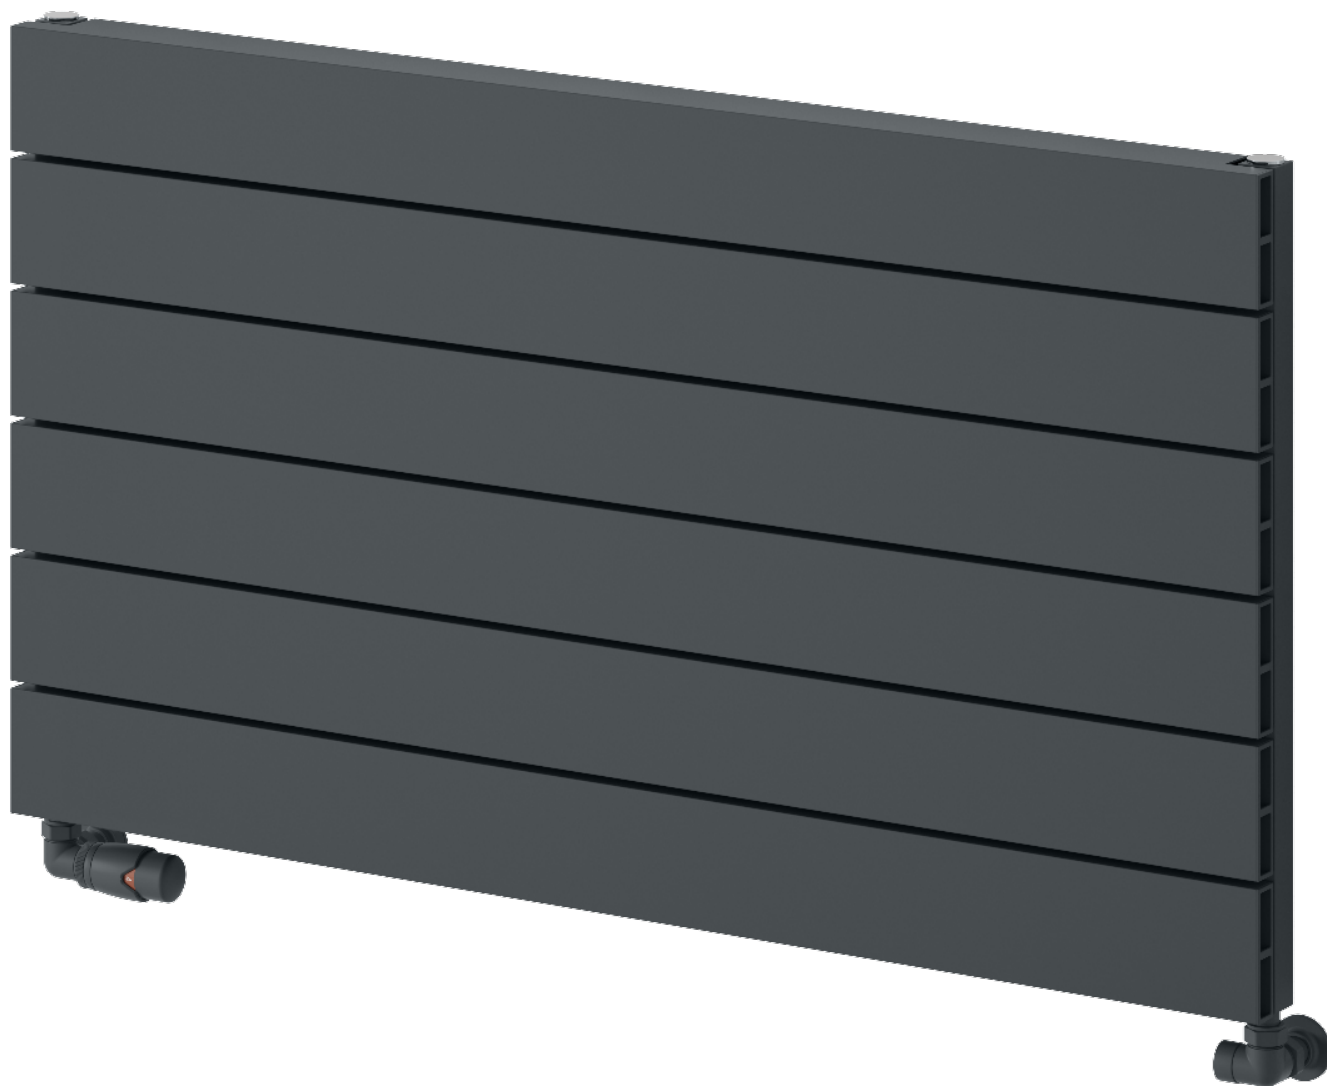

RIENZA

Aluminium Radiator

REINA

DESIGNER RADIATOR

white

anthracite