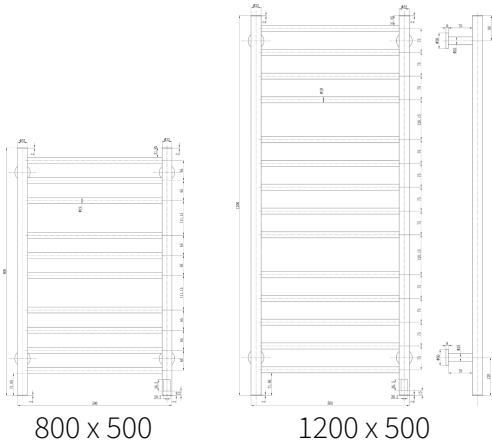

# ARNAGE

Stainless Steel Towel Rail

**REINA**  
DESIGNER RADIATOR

2 Years Guarantee

Material: Stainless Steel

The Arnage Dry Electric Ladder Heated Towel Rail combines sleek design and functionality with concealed wiring, exceptional heat output, and versatile color options. Crafted from stainless steel, it features a convenient timer function with 2, 4, and 24-hour settings and places the controls and cables neatly at the bottom right.

## Available Sizes

## Dimensions & Technical Data

Height (mm)	Width (mm)	Wall Distance (mm)	Dry Weight	No. Bars	Fuel Type
800	500	116	-	10	E
1200	500	116	-	14	E

C: Central Heating / E: Electric / D: Dual Fuel