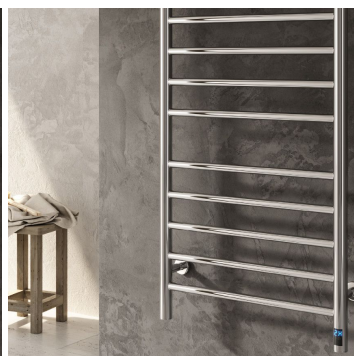

# ARNAGE

Stainless Steel Towel Rail

**REINA**  
DESIGNER RADIATOR

brushed brass

brushed gun  
metal

matt black

polished  
stainless steel

**REINA**  
DESIGNER RADIATOR

# ARNAGE

Stainless Steel Towel Rail

**REINA**  
DESIGNER RADIATOR

2 Years Guarantee

Material: Stainless Steel

The Arnage Dry Electric Ladder Heated Towel Rail combines sleek design and functionality with concealed wiring, exceptional heat output, and versatile color options. Crafted from stainless steel, it features a convenient timer function with 2, 4, and 24-hour settings and places the controls and cables neatly at the bottom right.

# ARNAGE

Stainless Steel Towel Rail

**REINA**  
DESIGNER RADIATOR