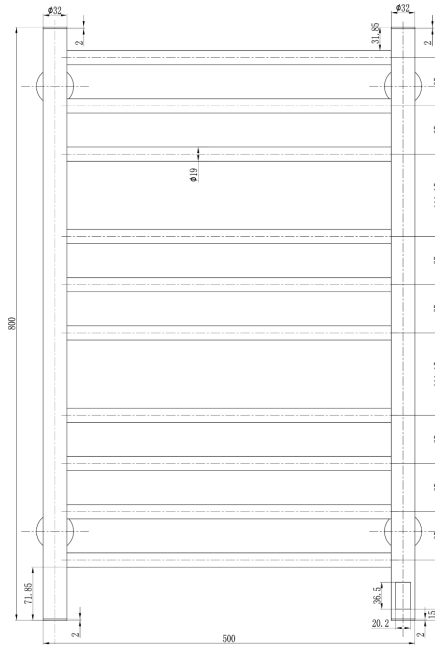

## Available Sizes

## Dimensions & Technical Data

Height (mm)	Width (mm)	Wall Distance (mm)	Dry Weight	No. Bars	Fuel Type
800	500	116	-	10	E
1200	500	116	-	14	E

C: Central Heating / E: Electric / D: Dual Fuel

# ARNAGE

Stainless Steel Towel Rail

**REINA**  
DESIGNER RADIATOR

800mm HEIGHT x 500mm WIDTH