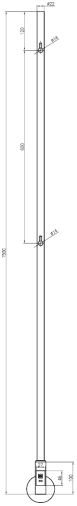

INES

Stainless Steel Towel Rail

REINA
DESIGNER RADIATOR

2 Years Guarantee

Material: Stainless Steel

The Ines Dry Electric Pole Towel Rail, expertly fashioned from top-grade stainless steel, showcases a chic, contemporary design in options of brushed brass, black, or polished finishes. Equipped with dry electric technology, it holds an IPX4 rating and features a handy timer with settings for 2, 4, and 24 hours, ensuring exceptional heat distribution and refined performance for any setting.

INES

Stainless Steel Towel Rail

REINA
DESIGNER RADIATOR

Available Sizes

1500 x 22

Available Colours

brushed brass

gun metal

matt black

polished
stainless steel

INES

Stainless Steel Towel Rail

REINA
DESIGNER RADIATOR

Dimensions & Technical Data

Height (mm)	Width (mm)	Wall Distance (mm)	Dry Weight	No. Bars	Fuel Type
1500	22	110	-	1	E

C: Central Heating / E: Electric / D: Dual Fuel

INES

Stainless Steel Towel Rail

REINA
DESIGNER RADIATOR

1500mm HEIGHT x 22mm WIDTH

Electric Heat Outputs

Model/SKU	Height (mm)	Width (mm)	Colour	Watts
DE-INS1502S	1500	22	● Brushed Brass	35W
DE-INS1502G	1500	22	● Gun Metal	35W
DE-INS1502K	1500	22	● Matt Black	40W
DE-INS1502C	1500	22	● Polished Stainless Steel	35W