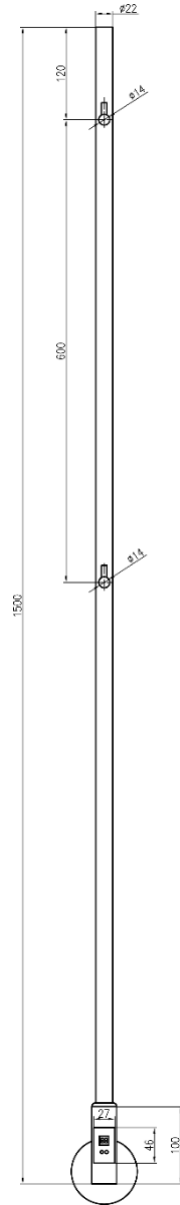

INES

Stainless Steel Towel Rail

REINA
DESIGNER RADIATOR

2 Years Guarantee

Material: Stainless Steel

The Ines Dry Electric Pole Towel Rail, expertly fashioned from top-grade stainless steel, showcases a chic, contemporary design in options of brushed brass, black, or polished finishes. Equipped with dry electric technology, it holds an IPX4 rating and features a handy timer with settings for 2, 4, and 24 hours, ensuring exceptional heat distribution and refined performance for any setting.

INES

Stainless Steel Towel Rail

REINA
DESIGNER RADIATOR

Available Sizes

1500 x 22

Available Colours

brushed brass

gun metal

matt black

polished
stainless steel

INES

Stainless Steel Towel Rail

REINA
DESIGNER RADIATOR

Dimensions & Technical Data

Height (mm)	Width (mm)	Wall Distance (mm)	Dry Weight	No. Bars	Fuel Type
1500	22	110	-	1	E

C: Central Heating / E: Electric / D: Dual Fuel

INES

Stainless Steel Towel Rail

REINA
DESIGNER RADIATOR

1500mm HEIGHT x 22mm WIDTH

Electric Heat Outputs

Model/SKU	Height (mm)	Width (mm)	Colour	Watts
DE-INS1502S	1500	22	● Brushed Brass	35W
DE-INS1502G	1500	22	● Gun Metal	35W
DE-INS1502K	1500	22	● Matt Black	40W
DE-INS1502C	1500	22	● Polished Stainless Steel	35W