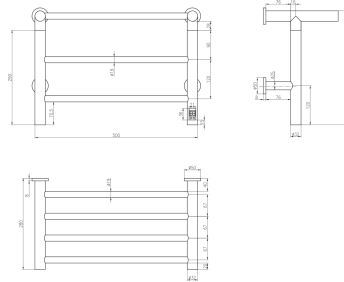

Dimensions & Technical Data

Height (mm)	Width (mm)	Wall Distance (mm)	Dry Weight	No. Bars	Fuel Type
350	500	280	-		E
1190	500	280	-		E

C: Central Heating / E: Electric / D: Dual Fuel

MAIRA

Stainless Steel Towel Rail

REINA
DESIGNER RADIATOR

350mm HEIGHT x 500mm WIDTH

MAIRA

Stainless Steel Towel Rail

REINA
DESIGNER RADIATOR

1190mm HEIGHT x 500mm WIDTH

MAIRA

Stainless Steel Towel Rail