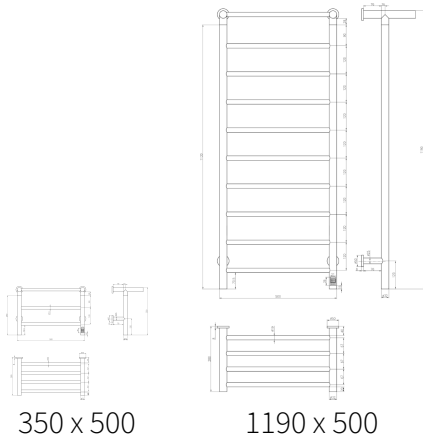

MAIRA

Stainless Steel Towel Rail

REINA
DESIGNER RADIATOR

Available Sizes