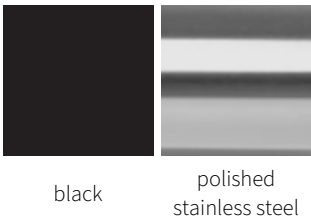

REINA
DESIGNER RADIATOR

2 Years Guarantee

Material: Stainless Steel

The Maira Dry Electric Heated Towel Rail, crafted from premium stainless steel, features an integrated towel shelf, concealed wiring, and a discreet bottom-right control panel. With dry electric technology and a timer function offering 2, 4, and 24-hour settings, it delivers excellent heat output and sleek, efficient functionality.

MAIRA

Stainless Steel Towel Rail

REINA
DESIGNER RADIATOR

Available Sizes

Available Colours

MAIRA

Stainless Steel Towel Rail

REINA
DESIGNER RADIATOR