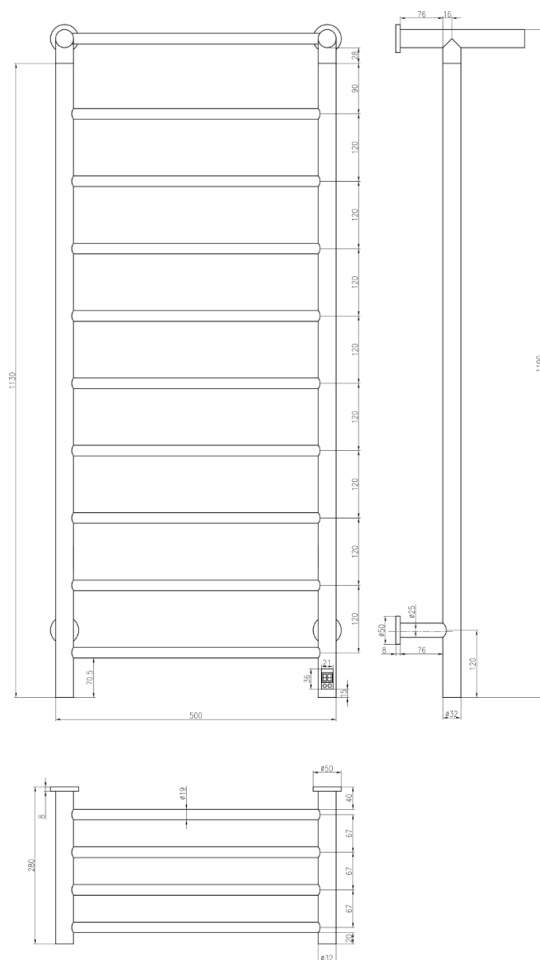

Dimensions & Technical Data

Height (mm)	Width (mm)	Wall Distance (mm)	Dry Weight	No. Bars	Fuel Type
350	500	280	-		E
1190	500	280	-		E

C: Central Heating / E: Electric / D: Dual Fuel

MAIRA

Stainless Steel Towel Rail

REINA
DESIGNER RADIATOR

350mm HEIGHT x 500mm WIDTH

MAIRA

Stainless Steel Towel Rail

REINA
DESIGNER RADIATOR

1190mm HEIGHT x 500mm WIDTH

MAIRA

Stainless Steel Towel Rail

REINA
DESIGNER RADIATOR

Electric Heat Outputs

Model/SKU	Height (mm)	Width (mm)	Colour	Watts
DE-MAR0355K	350	500	● Black	80W
DE-MAR0355C	350	500	⊖ Polished Stainless Steel	65W
DE-MAR1195K	1190	500	● Black	165W
DE-MAR1195C	1190	500	⊖ Polished Stainless Steel	145W