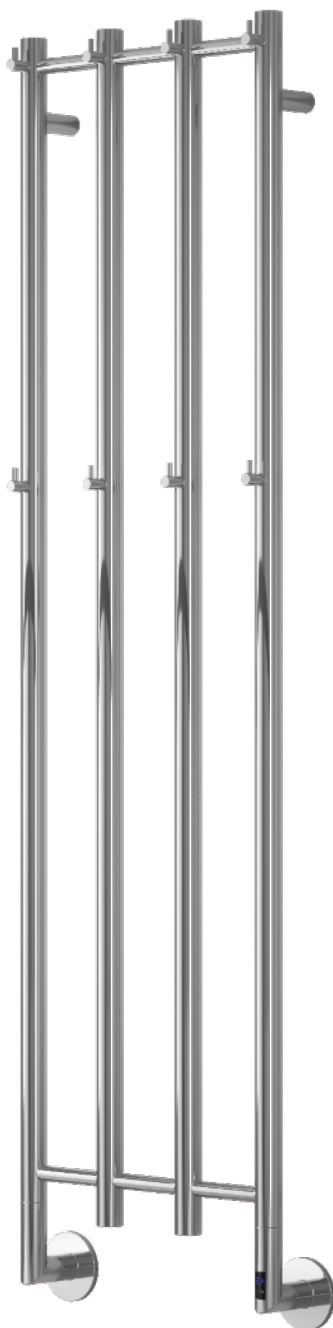

# SOLARA

Stainless Steel Towel Radiator

**REINA**  
DESIGNER RADIATOR

brushed brass

gun metal

matt black

polished  
stainless steel

**REINA**  
DESIGNER RADIATOR

# SOLARA

Stainless Steel Towel Radiator

**REINA**  
DESIGNER RADIATOR

2 Years Guarantee

Material: Stainless Steel

The Solara Electric Radiator is a stunning statement piece, featuring a unique vertical design that combines modern style with functionality. Its carefully crafted bars are perfect for hanging multiple towels, making it both practical and eye-catching. Made from premium stainless steel, the Solara delivers exceptional heat output and operates with simple on/off technology. Measuring 1500mm high and 400mm wide, it's perfectly sized to fit bathrooms or ensembles of all shapes and styles.

## Available Sizes

1500 x 400

## Dimensions & Technical Data

Height (mm)	Width (mm)	Wall Distance (mm)	Dry Weight	No. Bars	Fuel Type
1500	400	110	-	4	E

C: Central Heating / E: Electric / D: Dual Fuel