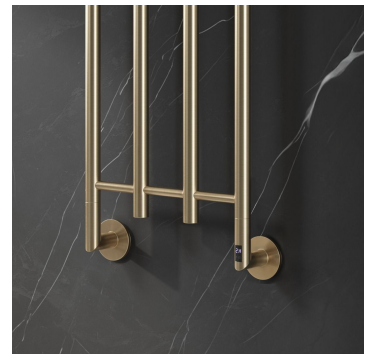

# SOLARA

Stainless Steel Towel Radiator

**REINA**  
DESIGNER RADIATOR

brushed brass

gun metal

matt black

polished  
stainless steel

**REINA**  
DESIGNER RADIATOR

# SOLARA

Stainless Steel Towel Radiator

**REINA**  
DESIGNER RADIATOR

2 Years Guarantee

Material: Stainless Steel

The Solara Electric Radiator is a stunning statement piece, featuring a unique vertical design that combines modern style with functionality. Its carefully crafted bars are perfect for hanging multiple towels, making it both practical and eye-catching. Made from premium stainless steel, the Solara delivers exceptional heat output and operates with simple on/off technology. Measuring 1500mm high and 400mm wide, it's perfectly sized to fit bathrooms or ensembles of all shapes and styles.