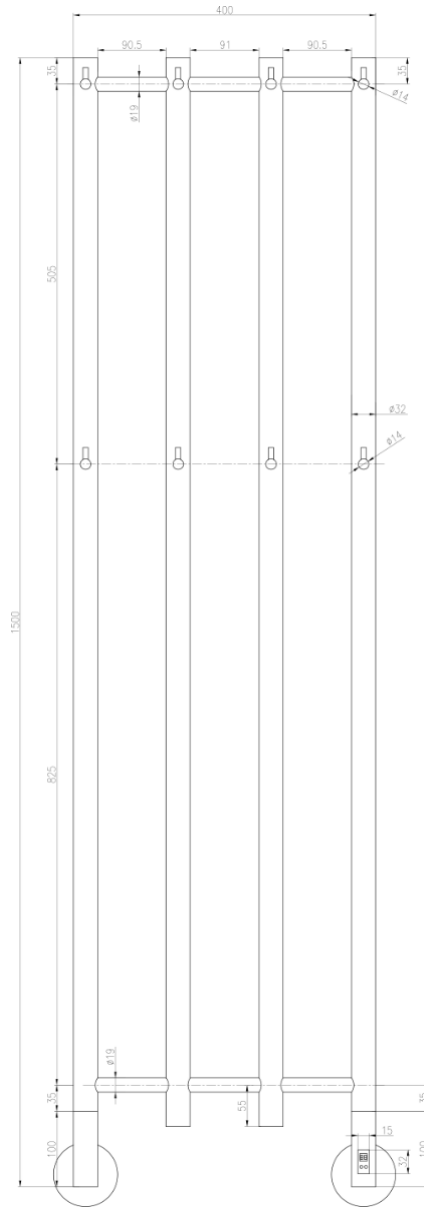

## Available Sizes

1500 x 400

## Dimensions & Technical Data

Height (mm)	Width (mm)	Wall Distance (mm)	Dry Weight	No. Bars	Fuel Type
1500	400	110	-	4	E

C: Central Heating / E: Electric / D: Dual Fuel

# SOLARA

Stainless Steel Towel Radiator

**REINA**  
DESIGNER RADIATOR

1500mm HEIGHT x 400mm WIDTH