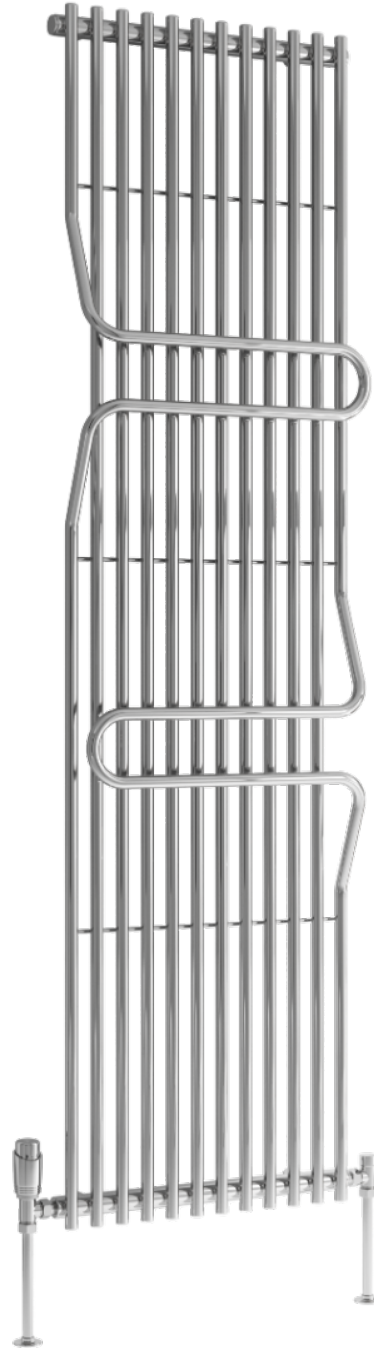

ALETTA

Mild Steel Towel Radiator

REINA
DESIGNER RADIATOR

chrome

anthracite

white

REINA
DESIGNER RADIATOR

ALETTA

Mild Steel Towel Radiator

REINA
DESIGNER RADIATOR

5 Years Guarantee

Material: Mild Steel

The Aletta Modern Designer Heated Towel Radiator boasts built-in towel holders and a contemporary look, constructed from robust steel to deliver outstanding warmth. Offered in anthracite, white, or chrome finishes, and supported by a 5-year warranty, the Aletta seamlessly blends elegance with dependability, making it an ideal enhancement for any bathroom space.

ALETTA

Mild Steel Towel Radiator

REINA
DESIGNER RADIATOR

Available Sizes

Available Colours

ALETTA

Mild Steel Towel Radiator

REINA
DESIGNER RADIATOR

Dimensions & Technical Data

Height (mm)	Width (mm)	Pipe Centres (mm)	Wall to Pipe Centres (mm)	Wall Distance (mm)	Dry Weight	No. Bars	Fuel Type
1800	500	500	66-81	167-183	-	12	C

For pipe centre measurement including valves, add 90mm