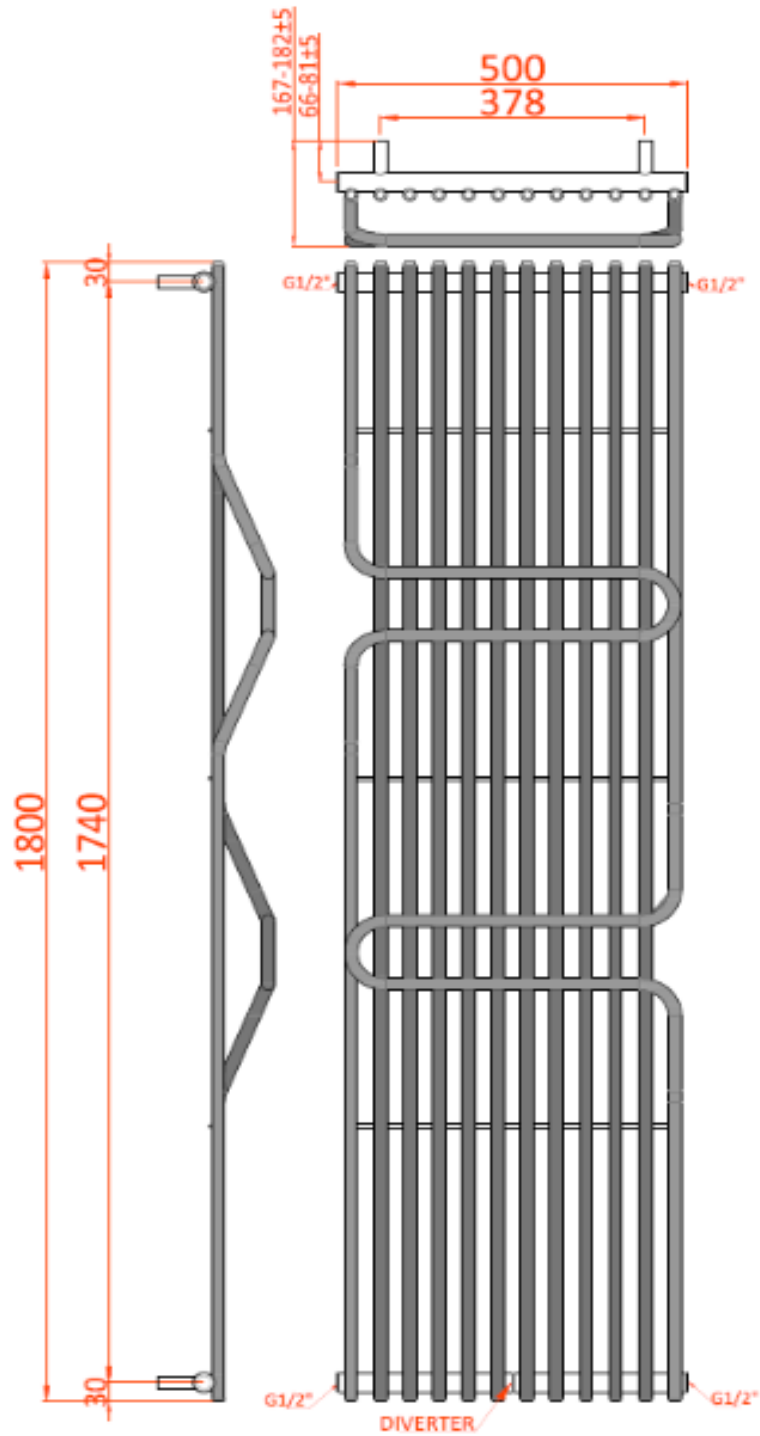

Dimensions & Technical Data

Height (mm)	Width (mm)	Pipe Centres (mm)	Wall to Pipe Centres (mm)	Wall Distance (mm)	Dry Weight	No. Bars	Fuel Type
1800	500	500	66-81	167-183	-	12	C

For pipe centre measurement including valves, add 90mm

C: Central Heating / E: Electric / D: Dual Fuel

ALETTA

Mild Steel Towel Radiator

REINA
DESIGNER RADIATOR

1800mm HEIGHT x 500mm WIDTH

ALETTA

Mild Steel Towel Radiator

REINA
DESIGNER RADIATOR

Central Heating Heat Outputs

Model/SKU	Height (mm)	Width (mm)	Colour	Heat Outputs $\Delta T50^{\circ}\text{C}$		Heat Outputs $\Delta T60^{\circ}\text{C}$	
				BTU	Watts	BTU	Watts
RND-ALT180050C	1800	500	 Chrome	2145	629	2746	805
RND-ALT180050A	1800	500	 Anthracite	3288	964	4208	1234
RND-ALT180050W	1800	500	 White	3288	964	4208	1234