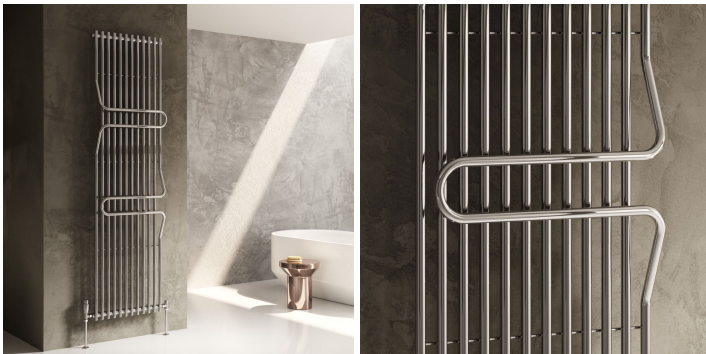

ALETTA

Mild Steel Towel Radiator

REINA
DESIGNER RADIATOR

chrome

anthracite

white

REINA
DESIGNER RADIATOR

ALETTA

Mild Steel Towel Radiator

REINA
DESIGNER RADIATOR

5 Years Guarantee

Material: Mild Steel

The Aletta Modern Designer Heated Towel Radiator boasts built-in towel holders and a contemporary look, constructed from robust steel to deliver outstanding warmth. Offered in anthracite, white, or chrome finishes, and supported by a 5-year warranty, the Aletta seamlessly blends elegance with dependability, making it an ideal enhancement for any bathroom space.

ALETTA

Mild Steel Towel Radiator

REINA
DESIGNER RADIATOR

Available Sizes

Available Colours

ALETTA

Mild Steel Towel Radiator

REINA
DESIGNER RADIATOR

C: Central Heating / E: Electric / D: Dual Fuel

ALETTA

Mild Steel Towel Radiator

REINA
DESIGNER RADIATOR

1800mm HEIGHT x 500mm WIDTH

ALETTA

Mild Steel Towel Radiator

REINA
DESIGNER RADIATOR