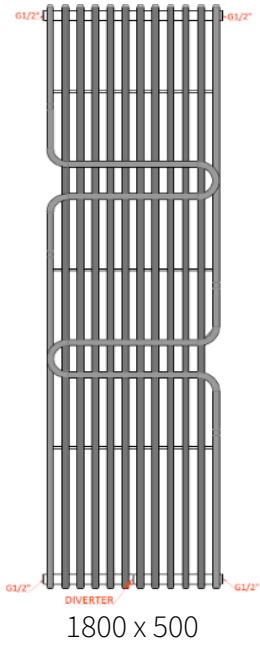

ALETTA

Mild Steel Towel Radiator

REINA
DESIGNER RADIATOR

Available Sizes