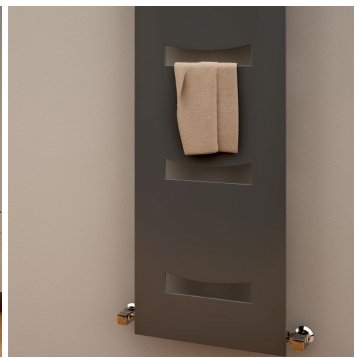

ANCORA

Mild Steel Radiator

REINA
DESIGNER RADIATOR

anthracite

white

REINA
DESIGNER RADIATOR

ANCORA

Mild Steel Radiator

REINA

DESIGNER RADIATOR

5 Years Guarantee

Material: Mild Steel

The Ancora Vertical Flat Panel Radiator combines modern elegance with powerful performance. Its sleek single-panel design, available in anthracite or white, adds a contemporary touch to any space. Crafted from durable steel, it delivers excellent heat output while featuring integral slots for towel hanging - perfect for both warmth and practicality. Backed by a 5-year guarantee, it's a stylish and reliable heating solution.

ANCORA

Mild Steel Radiator

Available Sizes

1800 x 490

Available Colours

anthracite

white

Dimensions & Technical Data