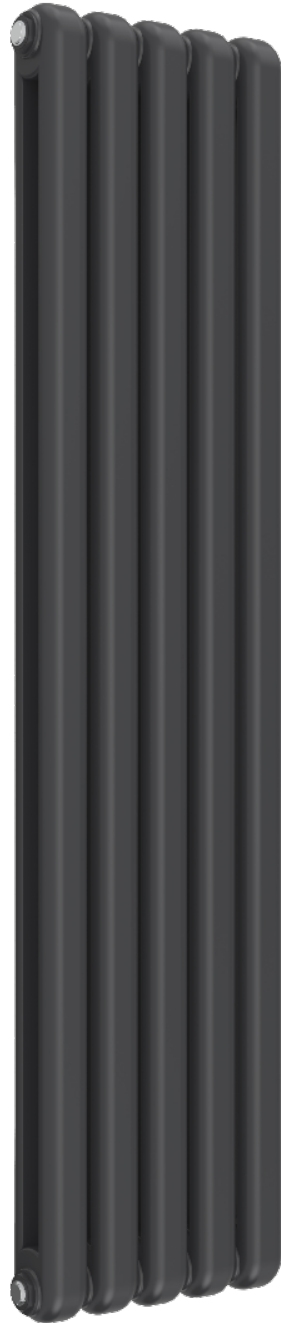

CONEVA VERTICAL

Mild Steel Radiator

REINA
DESIGNER RADIATOR

white

anthracite

REINA
DESIGNER RADIATOR

CONEVA VERTICAL

Mild Steel Radiator

REINA
DESIGNER RADIATOR

5 Years Guarantee

Material: Mild Steel

The Coneva Contemporary Vertical Column Radiator is built with durable steel construction, ensuring longevity and reliability while delivering superb heat output. With an impressive array of color options to suit any decor, this radiator combines modern style with functionality, all backed by a 5-year guarantee for your peace of mind.

CONEVA VERTICAL

Mild Steel Radiator

REINA
DESIGNER RADIATOR

Available Sizes

1500 x 300 1500 x 370 1500 x 440 1500 x 510 1800 x 300 1800 x 370 1800 x 440
1800 x 510

Available Colours

white

anthracite

CONEVA VERTICAL

Mild Steel Radiator

REINA
DESIGNER RADIATOR

Dimensions & Technical Data

Height (mm)	Width (mm)	Pipe Centres (mm)	Wall to Pipe Centres (mm)	Wall Distance (mm)	Dry Weight	No. Bars	Fuel Type
1500	300	300	68	113	-	4	C
1500	370	370	68	113	-	5	C
1500	440	440	68	113	-	6	C
1500	510	510	68	113	-	7	C
1800	300	300	68	113	-	4	C
1800	370	370	68	113	-	5	C
1800	440	440	68	113	-	6	C
1800	510	510	68	113	-	7	C