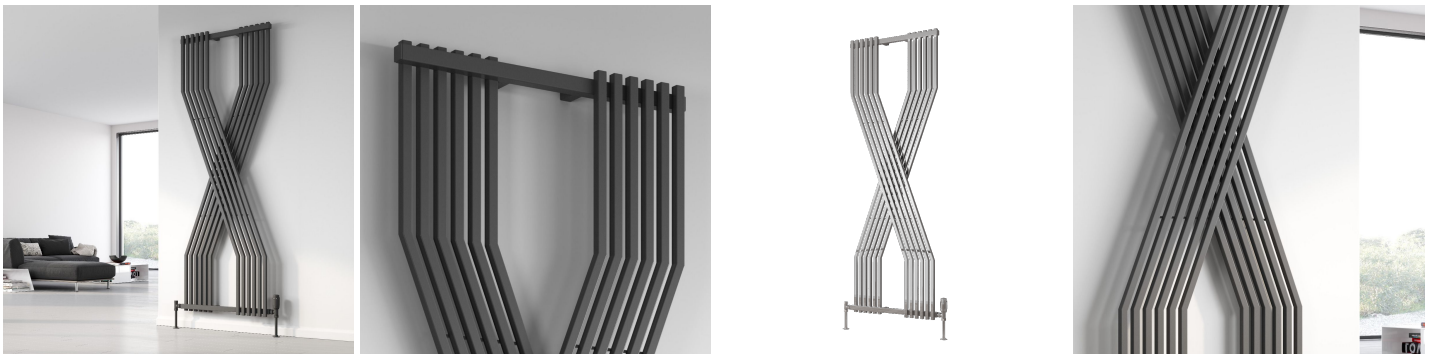

# COREDO

Mild Steel Radiator

**REINA**  
DESIGNER RADIATOR

5 Years Guarantee

Material: Mild Steel

The Reina Coredo Modern X Shaped Vertical Designer Radiator features a striking crossover design with square tubes, offering a bold statement for any space. Crafted from durable steel, it provides superb heat output and is available in a selection of stunning finishes, including anthracite, chrome, and white. Backed by a 5-year guarantee, the Coredo combines innovative design with exceptional performance, making it the perfect choice for those seeking style and efficiency in their heating solutions.