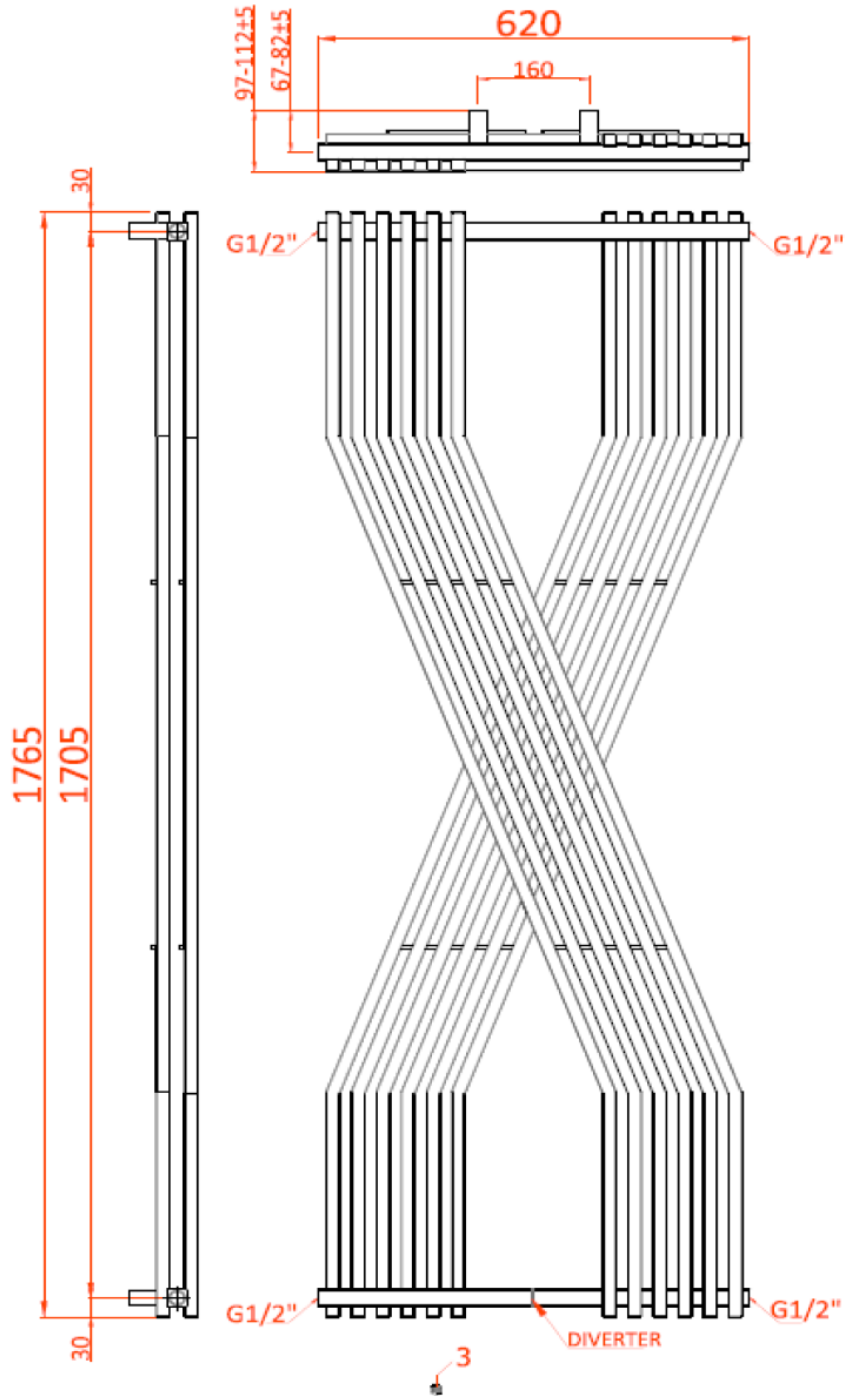

## Available Sizes

1760 x 620

## Dimensions & Technical Data

Height (mm)	Width (mm)	Pipe Centres (mm)	Wall to Pipe Centres (mm)	Wall Distance (mm)	Dry Weight	No. Bars	Fuel Type
1760	620	620	67-82	97-112	-	12	C

For pipe centre measurement including valves, add 90mm

# COREDO

Mild Steel Radiator

**REINA**  
DESIGNER RADIATOR

1760mm HEIGHT x 620mm WIDTH