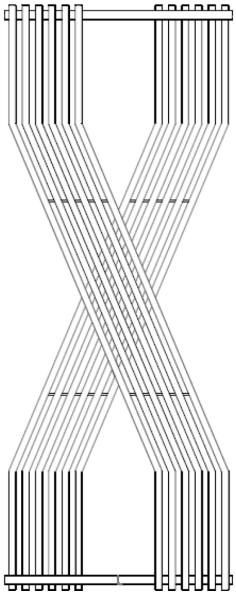

# COREDO

Mild Steel Radiator

**REINA**  
DESIGNER RADIATOR

5 Years Guarantee

Material: Mild Steel

The Reina Coredo Modern X Shaped Vertical Designer Radiator features a striking crossover design with square tubes, offering a bold statement for any space. Crafted from durable steel, it provides superb heat output and is available in a selection of stunning finishes, including anthracite, chrome, and white. Backed by a 5-year guarantee, the Coredo combines innovative design with exceptional performance, making it the perfect choice for those seeking style and efficiency in their heating solutions.

## Available Sizes

1760 x 620

## Dimensions & Technical Data

Height (mm)	Width (mm)	Pipe Centres (mm)	Wall to Pipe Centres (mm)	Wall Distance (mm)	Dry Weight	No. Bars	Fuel Type
1760	620	620	67-82	97-112	-	12	C

For pipe centre measurement including valves, add 90mm