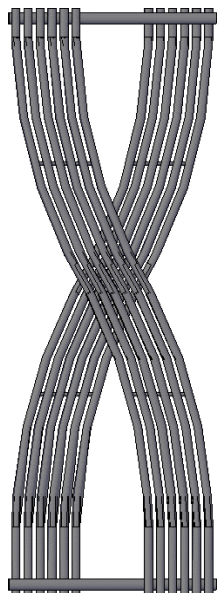

DIMARO

Mild Steel Radiator

REINA
DESIGNER RADIATOR

chrome

anthracite

white

REINA
DESIGNER RADIATOR

DIMARO

Mild Steel Radiator

REINA
DESIGNER RADIATOR

5 Years Guarantee

Material: Mild Steel

The Dimaro Modern X Shaped Designer Radiator features an innovative crossover style with gracefully curved cylindrical tubes, forming a captivating centrepiece in any space. Made from robust steel, it offers outstanding heat efficiency and comes in a variety of gorgeous finishes, such as anthracite, chrome, and white. Backed by a 5-year warranty, the Dimaro harmoniously merges artistic flair with dependable functionality, making it a perfect fit for contemporary decor.

Available Sizes

1760 x 620

Available Colours

chrome

anthracite

white

Dimensions & Technical Data

Height (mm)	Width (mm)	Pipe Centres (mm)	Wall to Pipe Centres (mm)	Wall Distance (mm)	Dry Weight	No. Bars	Fuel Type
1760	620	620	61-76	99-114	-		C

For pipe centre measurement including valves, add 90mm

C: Central Heating / E: Electric / D: Dual Fuel

Central Heating Heat Outputs

Model/SKU	Height (mm)	Width (mm)	Colour	Heat Outputs $\Delta T 50^{\circ}\text{C}$		Heat Outputs $\Delta T 60^{\circ}\text{C}$	
				BTU	Watts	BTU	Watts
RND-DMR176	1760	620	● Chrome	2850	836	3648	1070
RND-DMR176A	1760	620	● Anthracite	4217	1237	5398	1583
RND-DMR176W	1760	620	● White	4217	1237	5398	1583