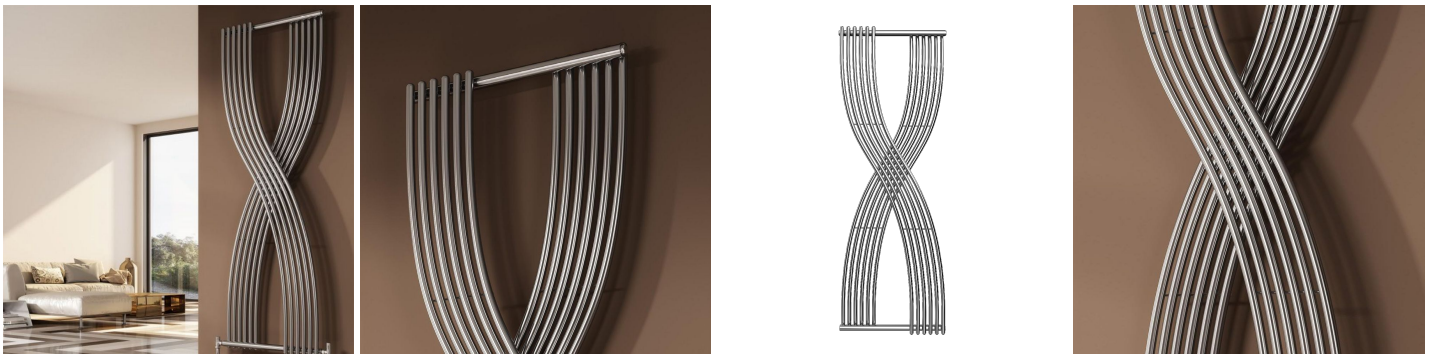

Mild Steel Radiator

REINA
DESIGNER RADIATOR

5 Years Guarantee

Material: Mild Steel

The Dimaro Modern X Shaped Designer Radiator features an innovative crossover style with gracefully curved cylindrical tubes, forming a captivating centrepiece in any space. Made from robust steel, it offers outstanding heat efficiency and comes in a variety of gorgeous finishes, such as anthracite, chrome, and white. Backed by a 5-year warranty, the Dimaro harmoniously merges artistic flair with dependable functionality, making it a perfect fit for contemporary decor.

Available Sizes

1760 x 620

Available Colours

chrome

anthracite

white

Dimensions & Technical Data

Height (mm)	Width (mm)	Pipe Centres (mm)	Wall to Pipe Centres (mm)	Wall Distance (mm)	Dry Weight	No. Bars	Fuel Type
1760	620	620	61-76	99-114	-		C