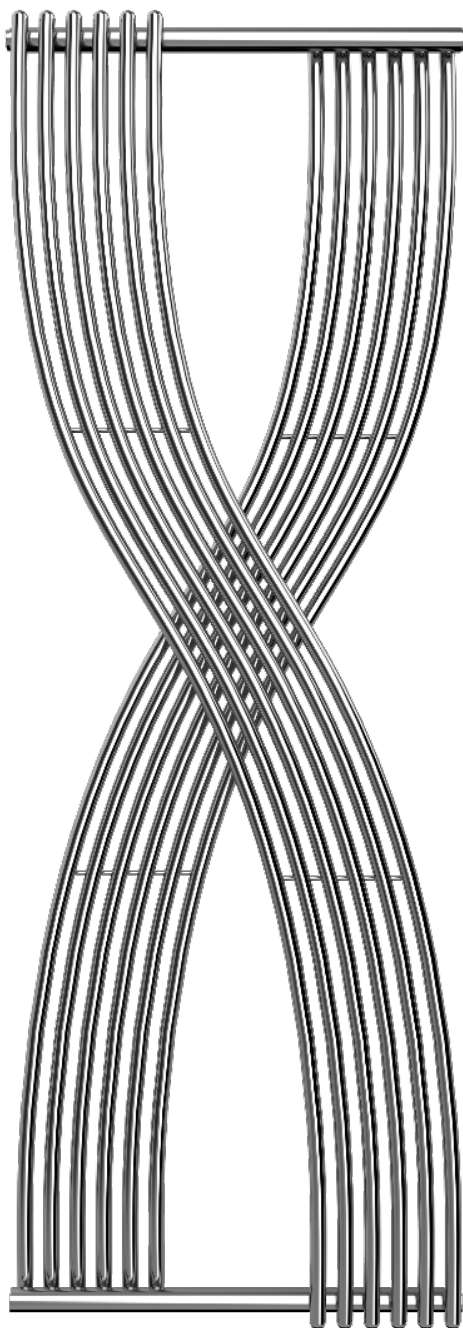

DIMARO

Mild Steel Radiator

REINA
DESIGNER RADIATOR

chrome

anthracite

white

REINA
DESIGNER RADIATOR

DIMARO

Mild Steel Radiator

REINA
DESIGNER RADIATOR

5 Years Guarantee

Material: Mild Steel

The Dimaro Modern X Shaped Designer Radiator features an innovative crossover style with gracefully curved cylindrical tubes, forming a captivating centrepiece in any space. Made from robust steel, it offers outstanding heat efficiency and comes in a variety of gorgeous finishes, such as anthracite, chrome, and white. Backed by a 5-year warranty, the Dimaro harmoniously merges artistic flair with dependable functionality, making it a perfect fit for contemporary decor.

Available Sizes

1760 x 620

Available Colours

chrome

anthracite

white

Dimensions & Technical Data

Height (mm)	Width (mm)	Pipe Centres (mm)	Wall to Pipe Centres (mm)	Wall Distance (mm)	Dry Weight	No. Bars	Fuel Type
1760	620	620	61-76	99-114	-		C

For pipe centre measurement including valves, add 90mm

C: Central Heating / E: Electric / D: Dual Fuel

Central Heating Heat Outputs

Model/SKU	Height (mm)	Width (mm)	Colour	Heat Outputs $\Delta T 50^{\circ}\text{C}$		Heat Outputs $\Delta T 60^{\circ}\text{C}$	
				BTU	Watts	BTU	Watts
RND-DMR176	1760	620	● Chrome	2850	836	3648	1070
RND-DMR176A	1760	620	● Anthracite	4217	1237	5398	1583
RND-DMR176W	1760	620	● White	4217	1237	5398	1583