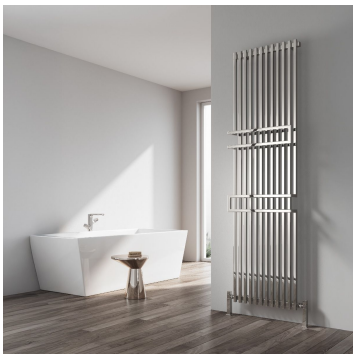

# GRANDE

Mild Steel Towel Rail

**REINA**  
DESIGNER RADIATOR

chrome

anthracite

white

**REINA**  
DESIGNER RADIATOR

# GRANDE

Mild Steel Towel Rail

**REINA**  
DESIGNER RADIATOR

5 Years Guarantee

Material: Mild Steel

The Grande Modern Designer Heated Towel Radiator combines functionality and elegance with its integral towel bars and sleek design. Crafted from durable steel, it ensures superb heat output and is available in sophisticated finishes of anthracite, white, or chrome. With a 5-year guarantee, the Grande not only elevates your space with its contemporary style but also provides reliable performance, making it an essential addition to any bathroom.

# GRANDE

Mild Steel Towel Rail