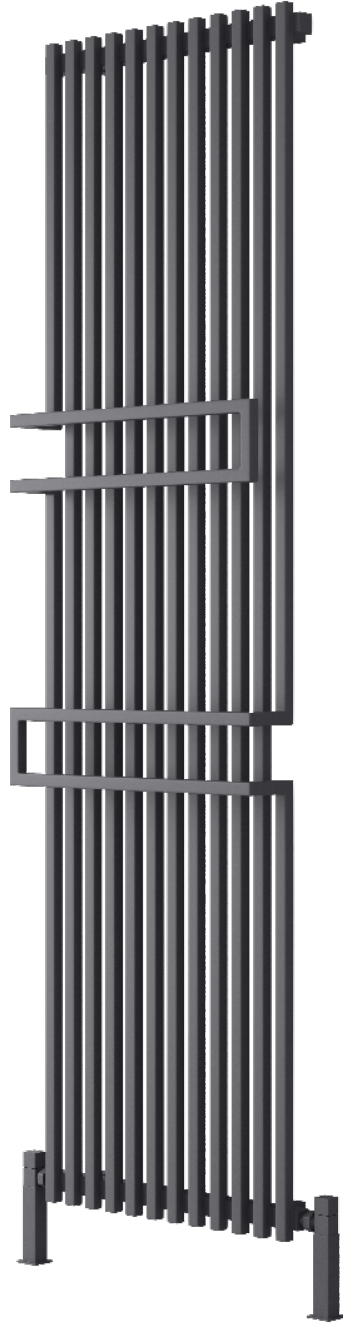

# GRANDE

Mild Steel Towel Rail

**REINA**  
DESIGNER RADIATOR

chrome

anthracite

white

**REINA**  
DESIGNER RADIATOR

# GRANDE

Mild Steel Towel Rail

**REINA**  
DESIGNER RADIATOR

5 Years Guarantee

Material: Mild Steel

The Grande Modern Designer Heated Towel Radiator combines functionality and elegance with its integral towel bars and sleek design. Crafted from durable steel, it ensures superb heat output and is available in sophisticated finishes of anthracite, white, or chrome. With a 5-year guarantee, the Grande not only elevates your space with its contemporary style but also provides reliable performance, making it an essential addition to any bathroom.

# GRANDE

Mild Steel Towel Rail

## Available Sizes

1800 x 500