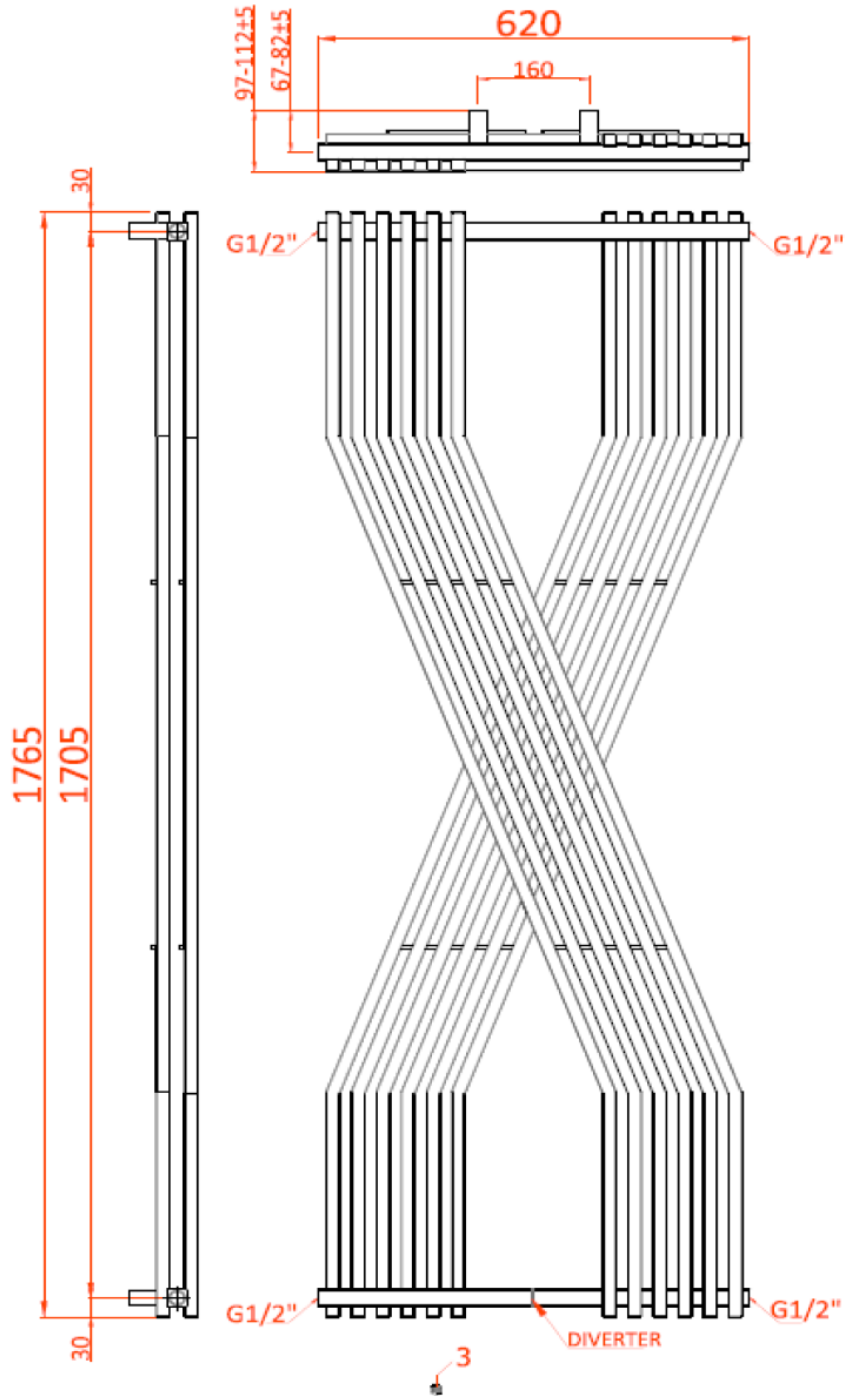

white

COREDO

Mild Steel Radiator

REINA
DESIGNER RADIATOR

Dimensions & Technical Data

Height (mm)	Width (mm)	Pipe Centres (mm)	Wall to Pipe Centres (mm)	Wall Distance (mm)	Dry Weight	No. Bars	Fuel Type
1760	620	620	67-82	97-112	-	12	C

For pipe centre measurement including valves, add 90mm

C: Central Heating / E: Electric / D: Dual Fuel

COREDO

Mild Steel Radiator

REINA
DESIGNER RADIATOR

1760mm HEIGHT x 620mm WIDTH

Central Heating Heat Outputs

Model/SKU	Height (mm)	Width (mm)	Colour	Heat Outputs $\Delta T50^{\circ}\text{C}$		Heat Outputs $\Delta T60^{\circ}\text{C}$	
				BTU	Watts	BTU	Watts
RND-CRD1862C	1760	620	Chrome	2935	861	3757	1102
RND-CRD1862A	1760	620	Anthracite	4345	1274	5561	1631
RND-CRD1862W	1760	620	White	4345	1274	5561	1631