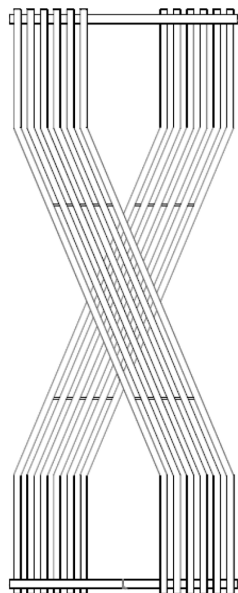

Mild Steel Radiator

REINA
DESIGNER RADIATOR

5 Years Guarantee

Material: Mild Steel

The Reina Coredo Modern X Shaped Vertical Designer Radiator features a striking crossover design with square tubes, offering a bold statement for any space. Crafted from durable steel, it provides superb heat output and is available in a selection of stunning finishes, including anthracite, chrome, and white. Backed by a 5-year guarantee, the Coredo combines innovative design with exceptional performance, making it the perfect choice for those seeking style and efficiency in their heating solutions.

COREDO

Mild Steel Radiator

REINA
DESIGNER RADIATOR

Available Sizes

1760 x 620

Available Colours

chrome

anthracite

white

COREDO

Mild Steel Radiator

REINA
DESIGNER RADIATOR

Dimensions & Technical Data

Height (mm)	Width (mm)	Pipe Centres (mm)	Wall to Pipe Centres (mm)	Wall Distance (mm)	Dry Weight	No. Bars	Fuel Type
1760	620	620	67-82	97-112	-	12	C

Model/SKU	Height (mm)	Width (mm)	Colour	Heat Outputs $\Delta T50^{\circ}\text{C}$		Heat Outputs $\Delta T60^{\circ}\text{C}$	
				BTU	Watts	BTU	Watts
RND-CRD1862C	1760	620	Chrome	2935	861	3757	1102
RND-CRD1862A	1760	620	Anthracite	4345	1274	5561	1631
RND-CRD1862W	1760	620	White	4345	1274	5561	1631