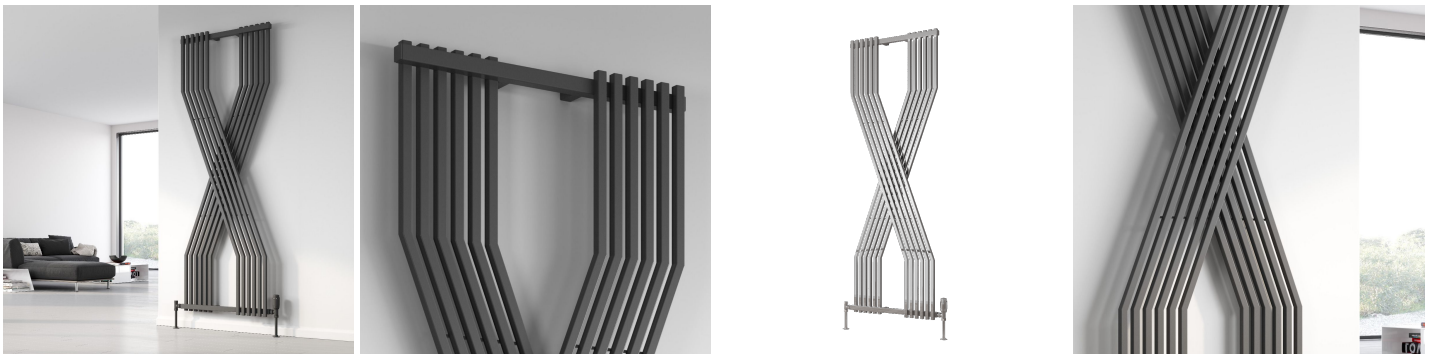

COREDO

Mild Steel Radiator

REINA
DESIGNER RADIATOR

chrome

anthracite

white

REINA
DESIGNER RADIATOR

COREDO

Mild Steel Radiator

REINA
DESIGNER RADIATOR

5 Years Guarantee

Material: Mild Steel

The Reina Coredo Modern X Shaped Vertical Designer Radiator features a striking crossover design with square tubes, offering a bold statement for any space. Crafted from durable steel, it provides superb heat output and is available in a selection of stunning finishes, including anthracite, chrome, and white. Backed by a 5-year guarantee, the Coredo combines innovative design with exceptional performance, making it the perfect choice for those seeking style and efficiency in their heating solutions.

COREDO

Mild Steel Radiator

REINA
DESIGNER RADIATOR

Available Sizes

1760 x 620

Available Colours

chrome

anthracite

For pipe centre measurement including valves, add 90mm

C: Central Heating / E: Electric / D: Dual Fuel

COREDO

Mild Steel Radiator

REINA
DESIGNER RADIATOR

1760mm HEIGHT x 620mm WIDTH

Central Heating Heat Outputs