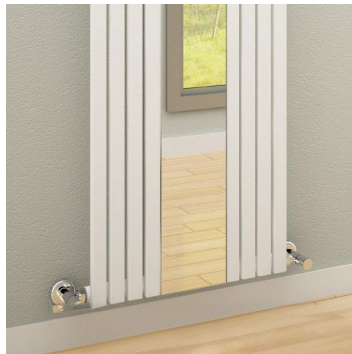

# REFLECT

Mild Steel Radiator

**REINA**  
DESIGNER RADIATOR

5 Years Guarantee

Material: Mild Steel

The Reflect Mirrored Designer Heated Towel Radiator boasts a built-in central mirror section that enhances both the style and practicality of any bathroom. Constructed from robust steel, it delivers excellent warmth and is offered in elegant black or white finishes. With a 5-year warranty, the Reflect merges modern design with dependable performance, making it an ideal option for contemporary living environments.