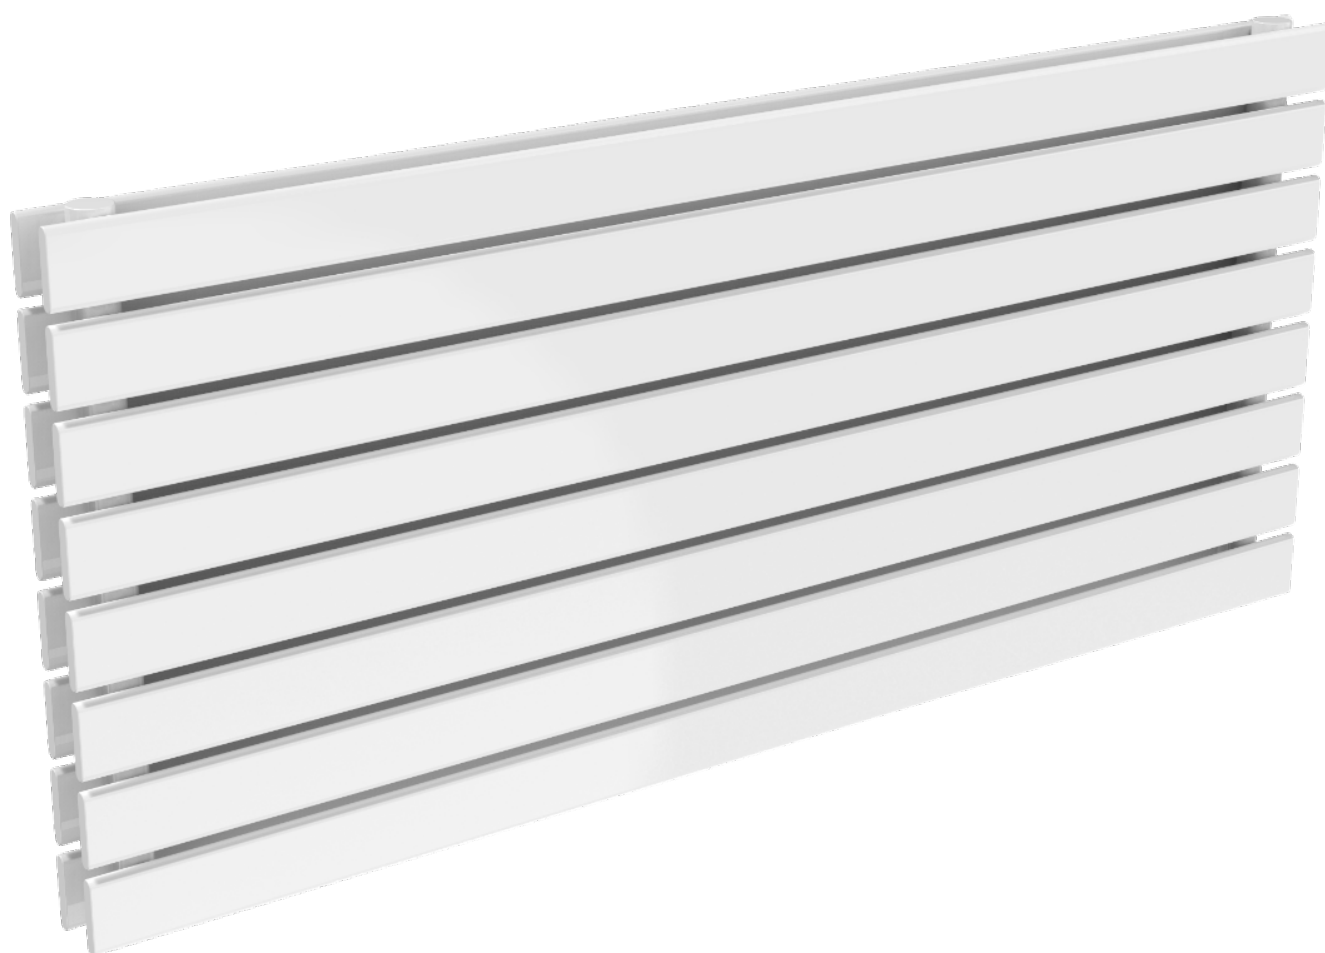

# RIONE DOUBLE

Mild Steel Radiator

**REINA**  
DESIGNER RADIATOR

white

**REINA**  
DESIGNER RADIATOR

# RIONE DOUBLE

Mild Steel Radiator

**REINA**  
DESIGNER RADIATOR

5 Years Guarantee

Material: Mild Steel

The Rione Modern Horizontal Flat Panel Radiator features an elegant design with smooth flat segments and offers both single and double models for flexible heating. Made from robust steel, it provides excellent warmth and comes in a vibrant range of colors to suit any interior. With a 5-year warranty, it blends modern aesthetics with reliable functionality, enhancing your home environment.

# RIONE DOUBLE

Mild Steel Radiator

**REINA**  
DESIGNER RADIATOR

---

## Available Colours

white