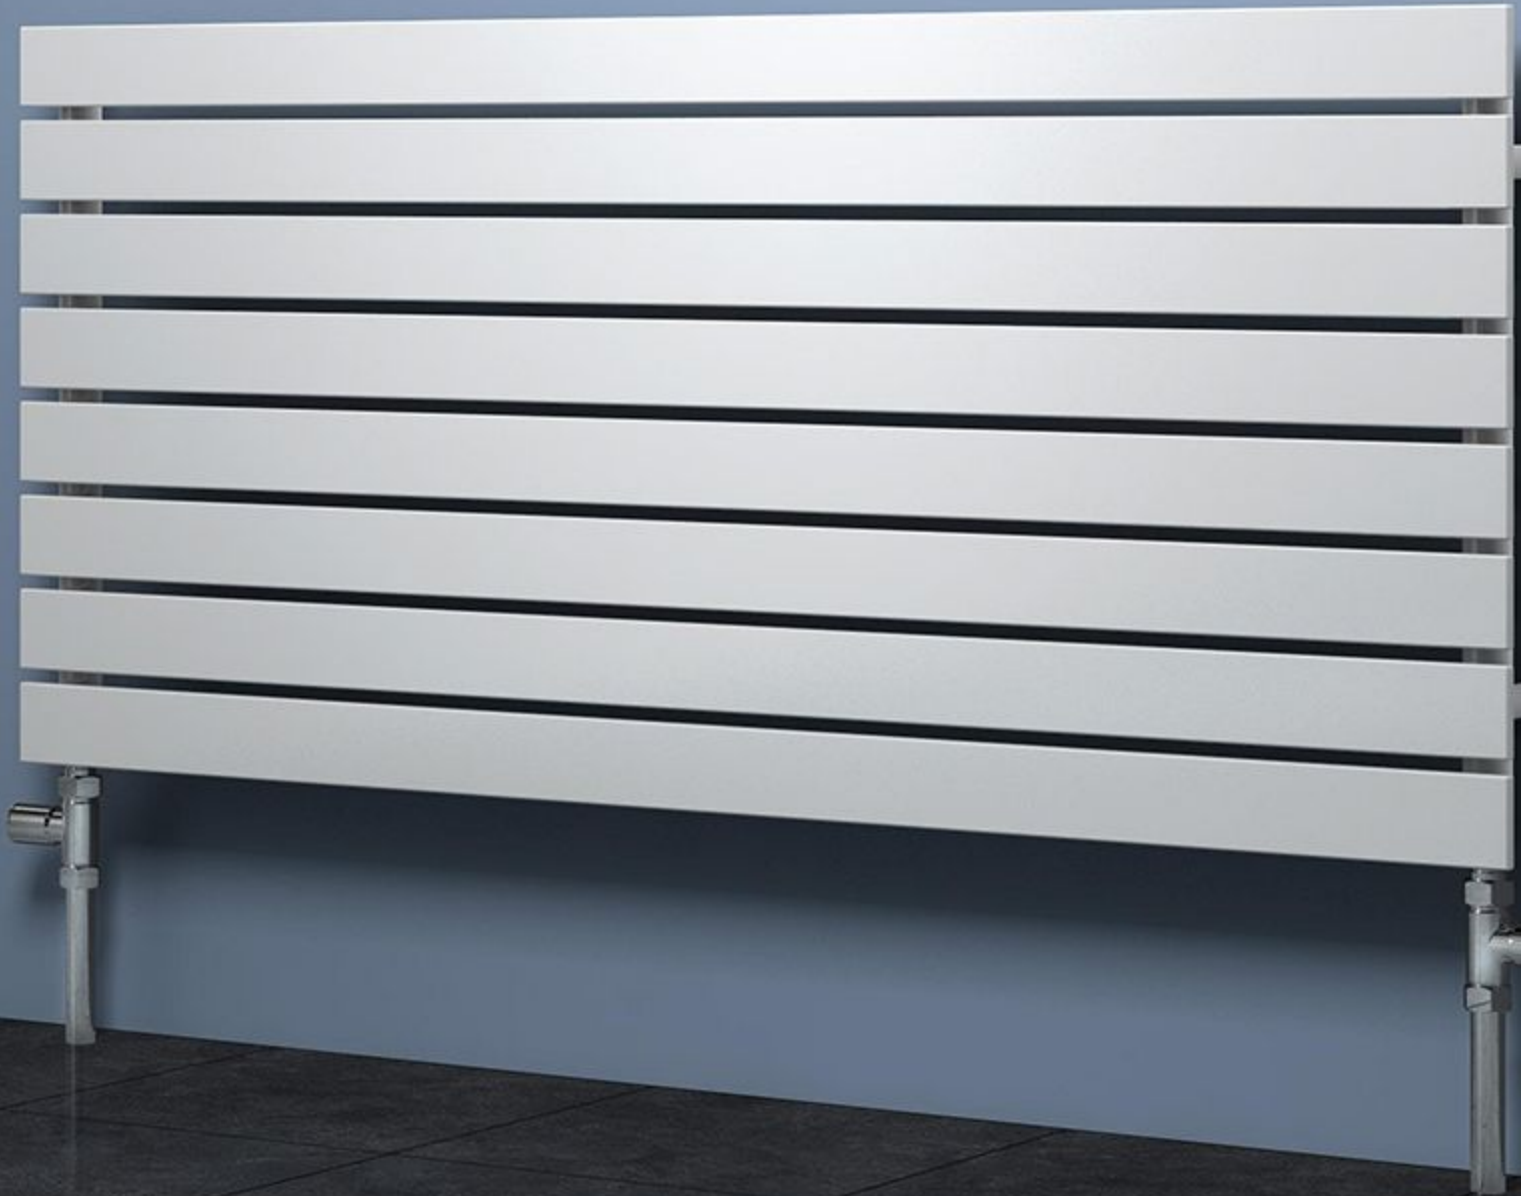

RIONE SINGLE

Mild Steel Radiator

REINA
DESIGNER RADIATOR

white

REINA
DESIGNER RADIATOR

RIONE SINGLE

Mild Steel Radiator

REINA
DESIGNER RADIATOR

5 Years Guarantee

Material: Mild Steel

The Rione Modern Horizontal Flat Panel Radiator features an elegant design with smooth flat segments and offers both single and double models for flexible heating. Made from robust steel, it provides excellent warmth and comes in a vibrant range of colors to suit any interior. With a 5-year warranty, it blends modern aesthetics with reliable functionality, enhancing your home environment.

RIONE SINGLE

Mild Steel Radiator

REINA
DESIGNER RADIATOR

Available Sizes

544 x 400 544 x 600 544 x 800 544 x 1000 544 x 1200 544 x 1400

Available Colours

white

RIONE SINGLE

Mild Steel Radiator

REINA
DESIGNER RADIATOR

Dimensions & Technical Data

Height (mm)	Width (mm)	Pipe Centres (mm)	Wall to Pipe Centres (mm)	Wall Distance (mm)	Dry Weight	No. Bars	Fuel Type
544	400	355	67-77	96-106	-	8	C/E/D
544	600	555	67-77	96-106	-	8	C/E/D
544	800	755	67-77	96-106	-	8	C/E/D
544	1000	955	67-77	96-106	-	8	C/E/D
544	1200	1155	67-77	96-106	-	8	C/E/D
544	1400	1355	67-77	96-106	-	8	C/E/D